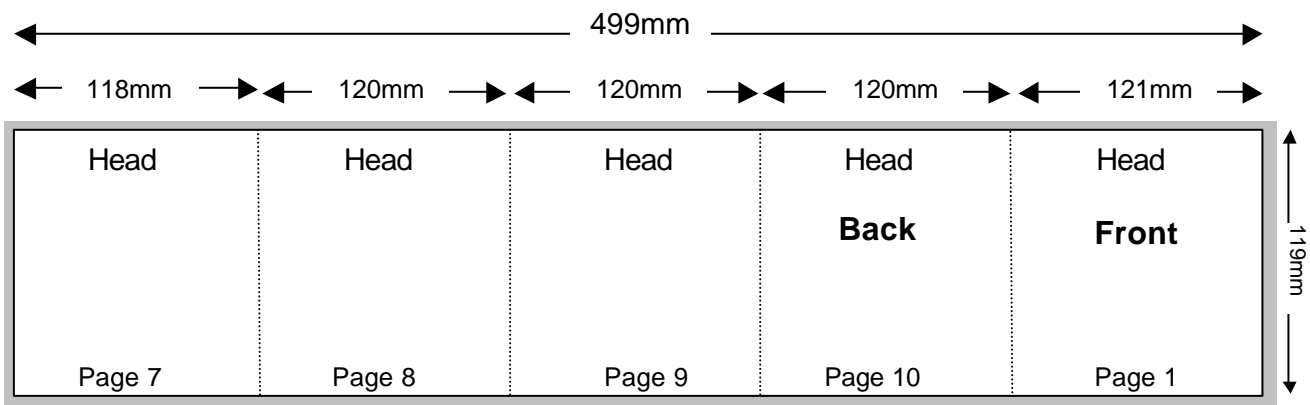

Compact Disc 10 Page Parallel Folder

Shown In Printers Pairs Front & Back Up

Page 1 of 2

Front

Specifications:

Allow 3mm bleed all round.
Trim & perforation marks to show 1mm into the bleed.

Compact Disc 10 Page Parallel Folder