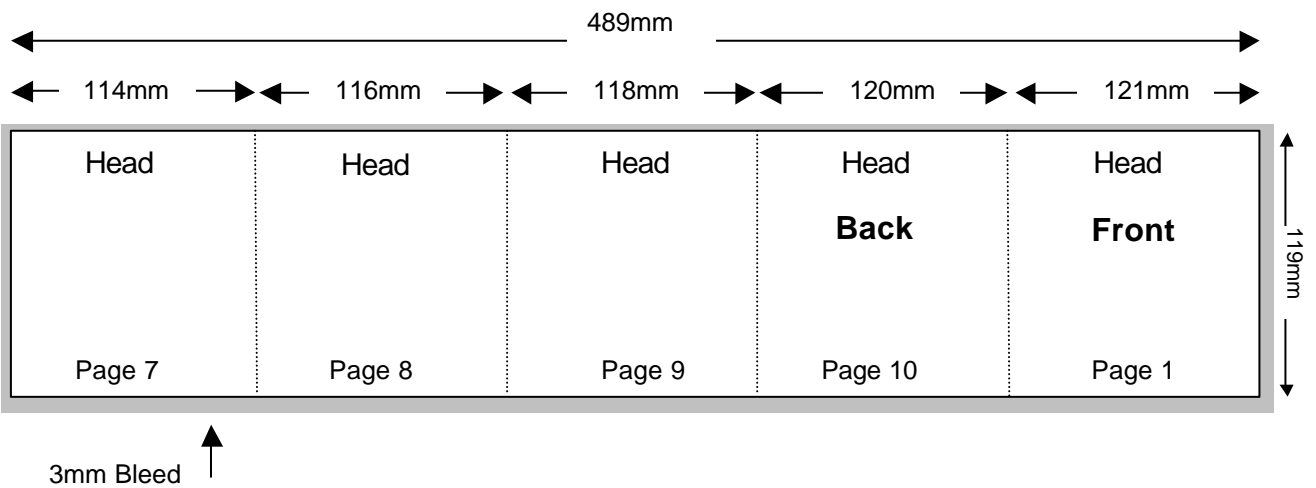

# Compact Disc 10 Page Roll Folder

Shown In Printers Pairs Front & Back Up

Page 1 of 2

Front

Specifications:

Allow 3mm bleed all round.  
Trim & perforation marks to show 1mm into the bleed.

---

---