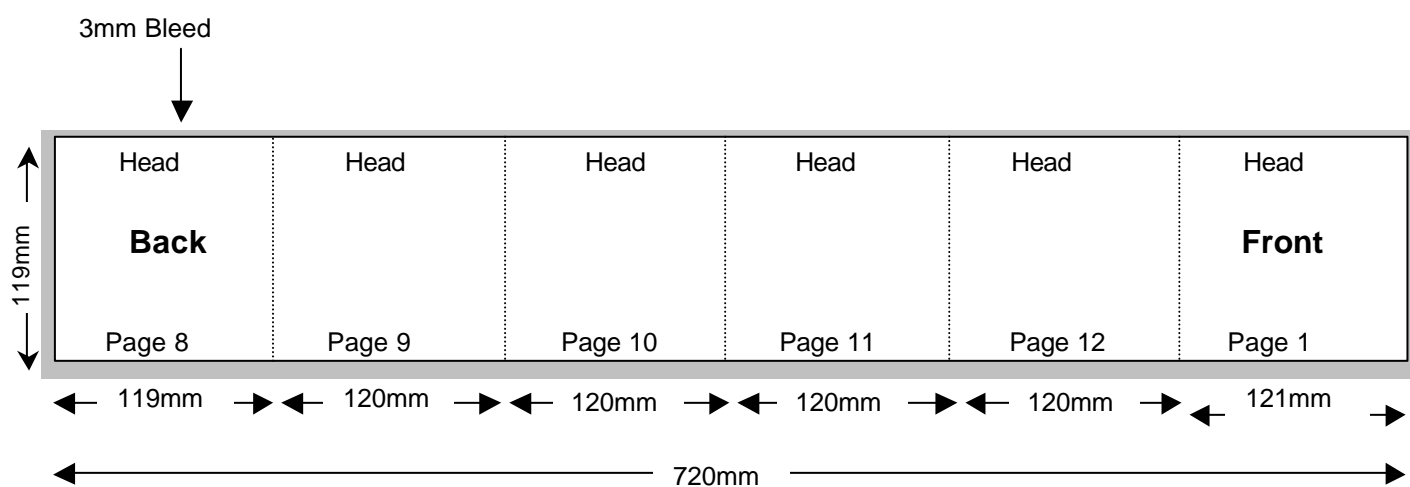

Compact Disc 12 Page Concertina Folder

Shown In Printers Pairs Front & Back Up

Page 1 of 2

Front

Specifications:

Allow 3mm bleed all round.
Trim & perforation marks to show 1mm into the bleed.

Compact Disc 12 Page Concertina Folder

Shown In Printers Pairs Front & Back Up

Page 2 of 2

Backup