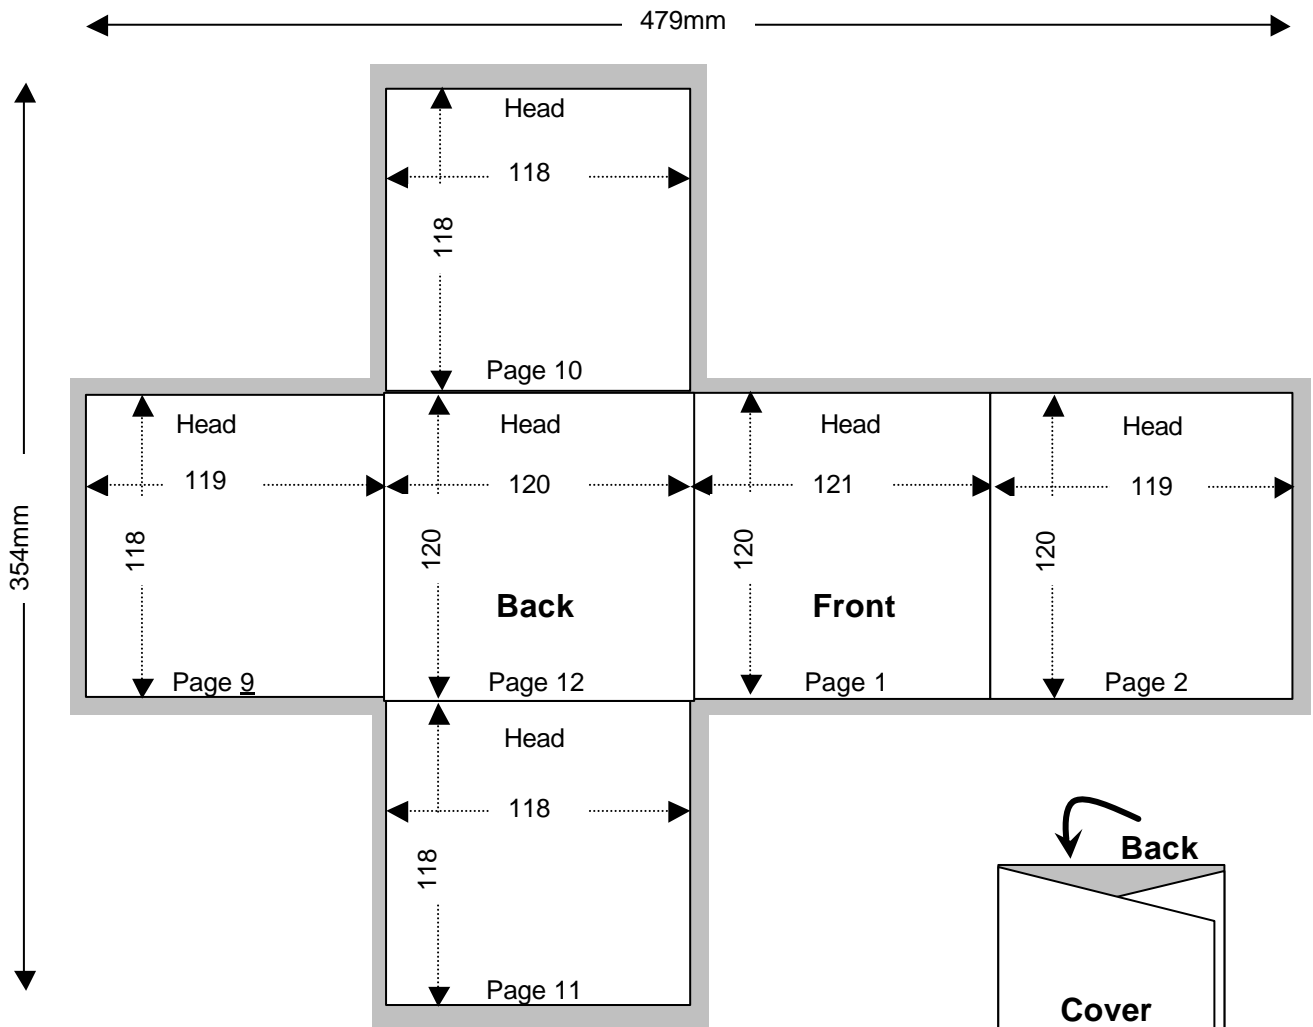

Compact Disc 12 Page Folder Custom Design

Shown In Printers Pairs Front & Back Up

Page 1 of 2

Front

Specifications:

Allow 3mm Bleed.

Compact Disc 12 Page Folder Custom Design

Shown In Printers Pairs Front & Back Up