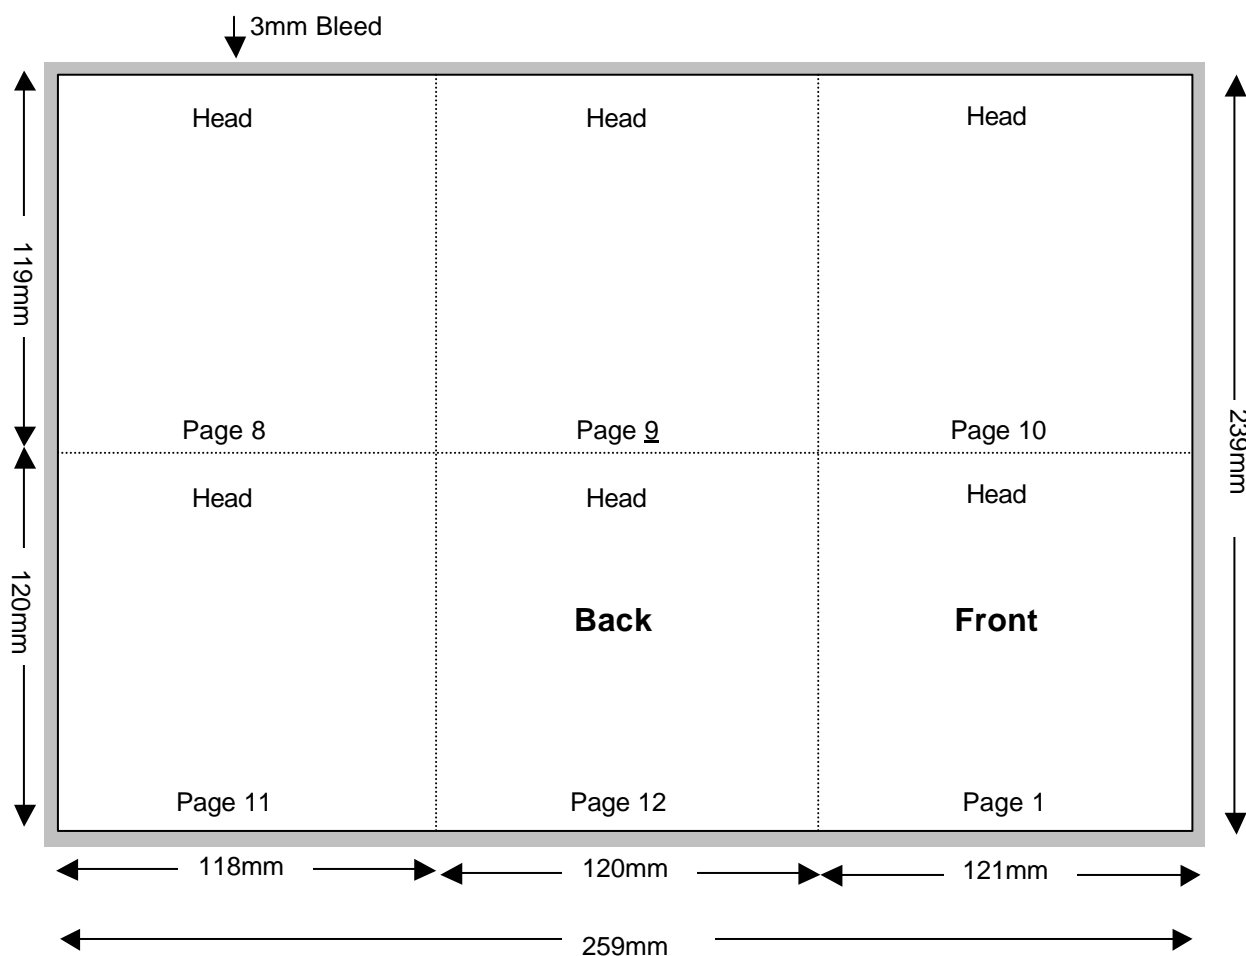

Compact Disc 12pp Landscape Poster Folder

Shown In Printers Pairs Front & Back Up

Page 1 of 2

Front

Specifications:

Allow 3mm bleed all round.
Trim & perforation marks to show 1mm into the bleed.

Compact Disc 12pp Landscape Poster Folder

Shown In Printers Pairs Front & Back Up

Page 2 of 2

Backup