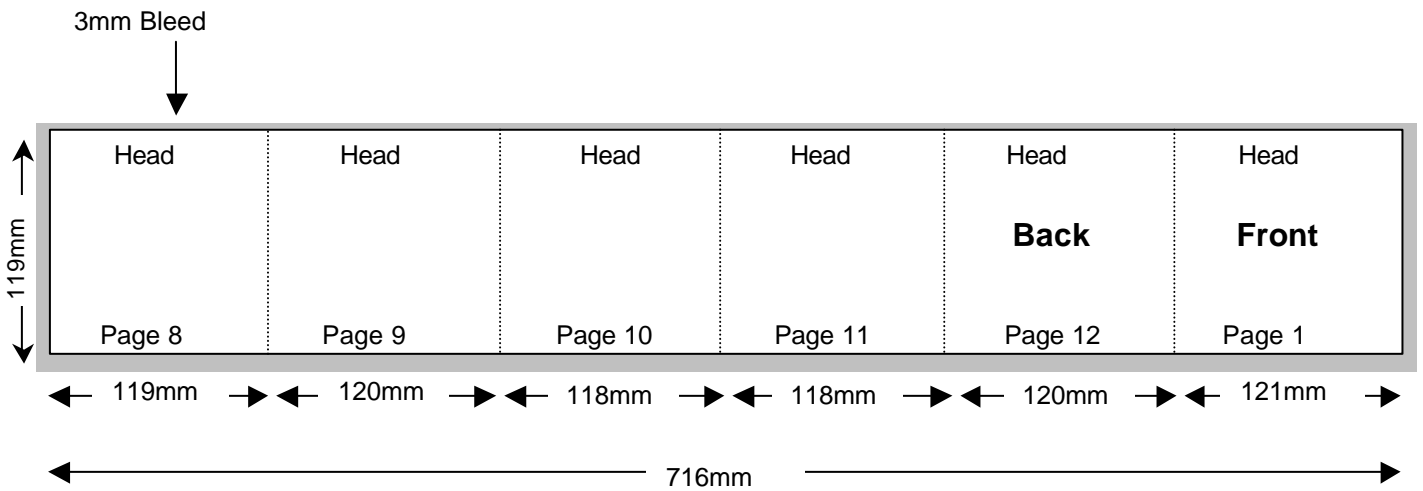

Compact Disc 12 Page Parallel Folder

Shown In Printers Pairs Front & Back Up

Page 1 of 2

Front

Specifications:

Allow 3mm bleed all round.
Trim & perforation marks to show 1mm into the bleed.

Compact Disc 12 Page Parallel Folder