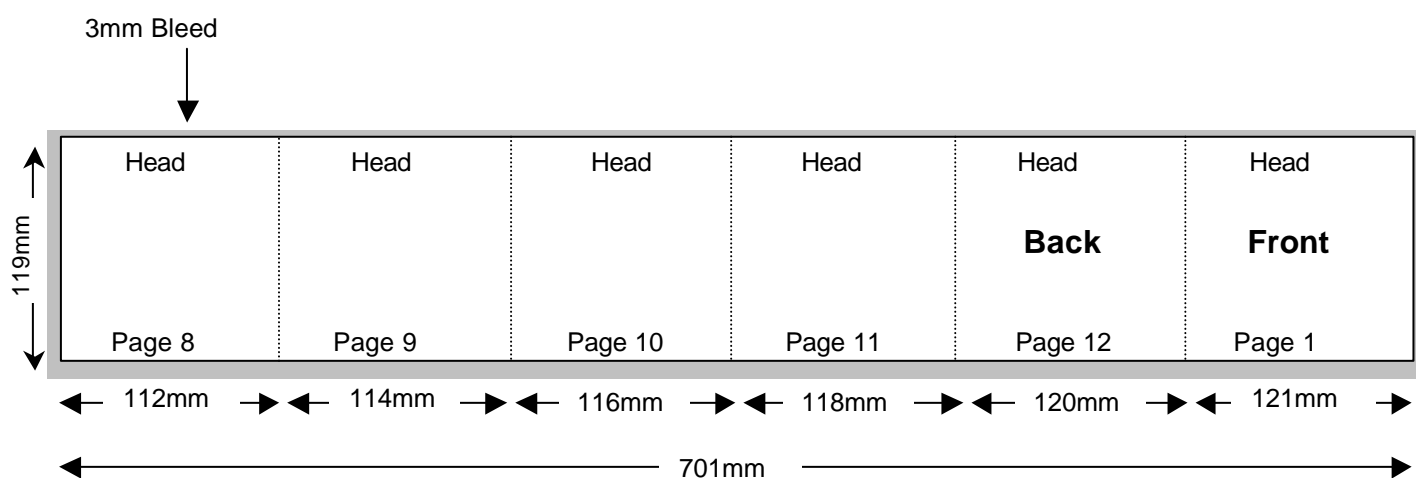

Compact Disc 12 Page Roll Folder

Shown In Printers Pairs Front & Back Up

Page 1 of 2

Front

Specifications:

Allow 3mm bleed all round.
Trim & perforation marks to show 1mm into the bleed.

Compact Disc 12 Page Roll Folder