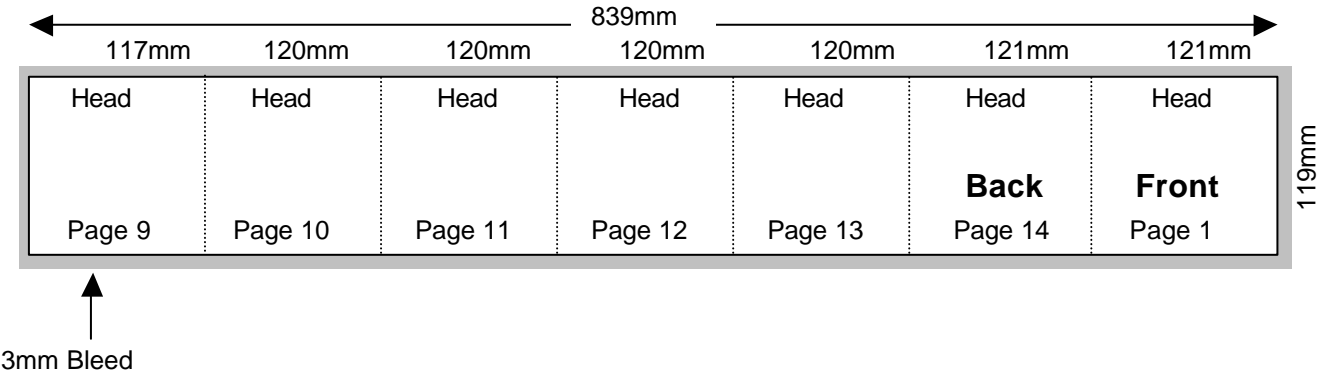

Compact Disc 14 Page Parallel Folder

Shown In Printers Pairs Front & Back Up

Page 1 of 2

Front

Specifications:

Allow 3mm bleed all round.
 Trim & perforation marks to show 1mm into the bleed.

Compact Disc 14 Page Parallel Folder