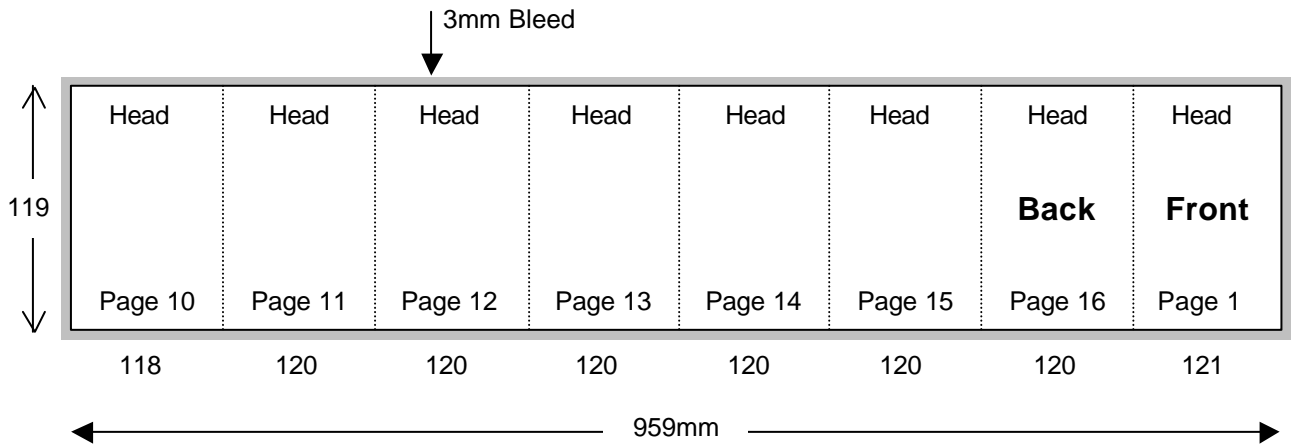

# Compact Disc 16pp Parallel Folder

Shown In Printers Pairs Front & Back Up

Page 1 of 2

Front

Specifications:

Allow 3mm bleed all round.  
Trim & perforation marks to show 1mm into the bleed.

---

---