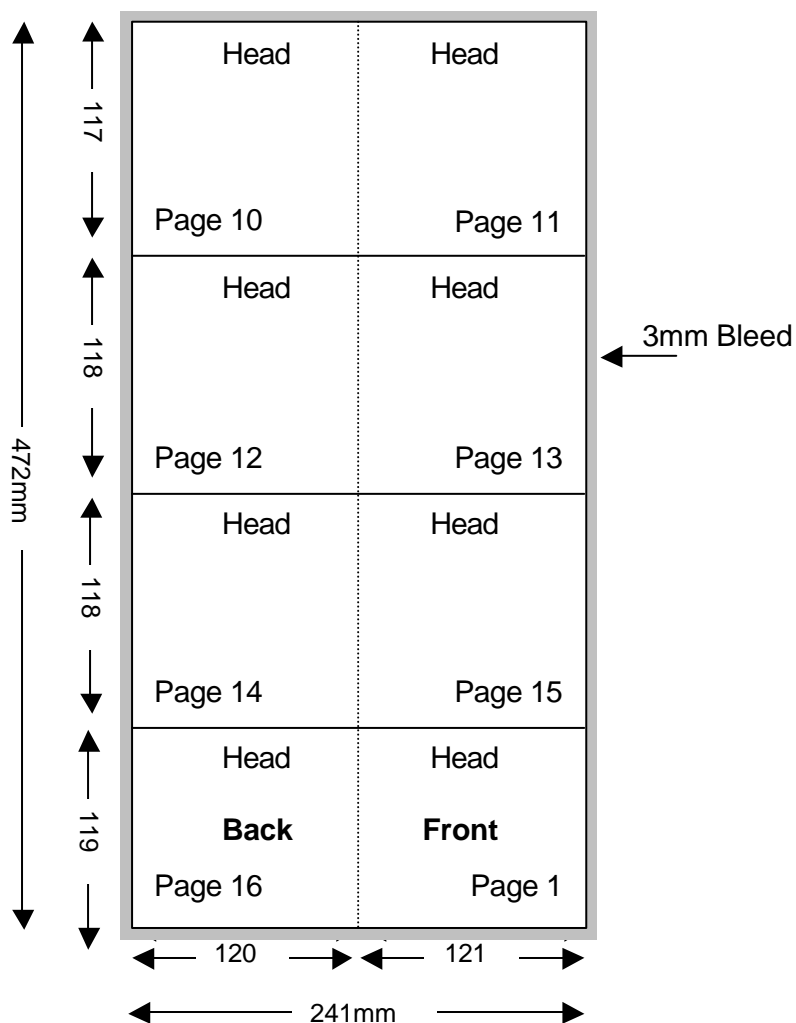

Compact Disc 16pp Portrait Folder

Shown In Printers Pairs Front & Back Up

Page 1 of 2

Front

Specifications:

Allow 3mm bleed all round.
Trim & perforation marks to show 1mm into the bleed.

Compact Disc 16pp Portrait Folder

Shown In Printers Pairs Front & Back Up

Page 2 of 2

Backup