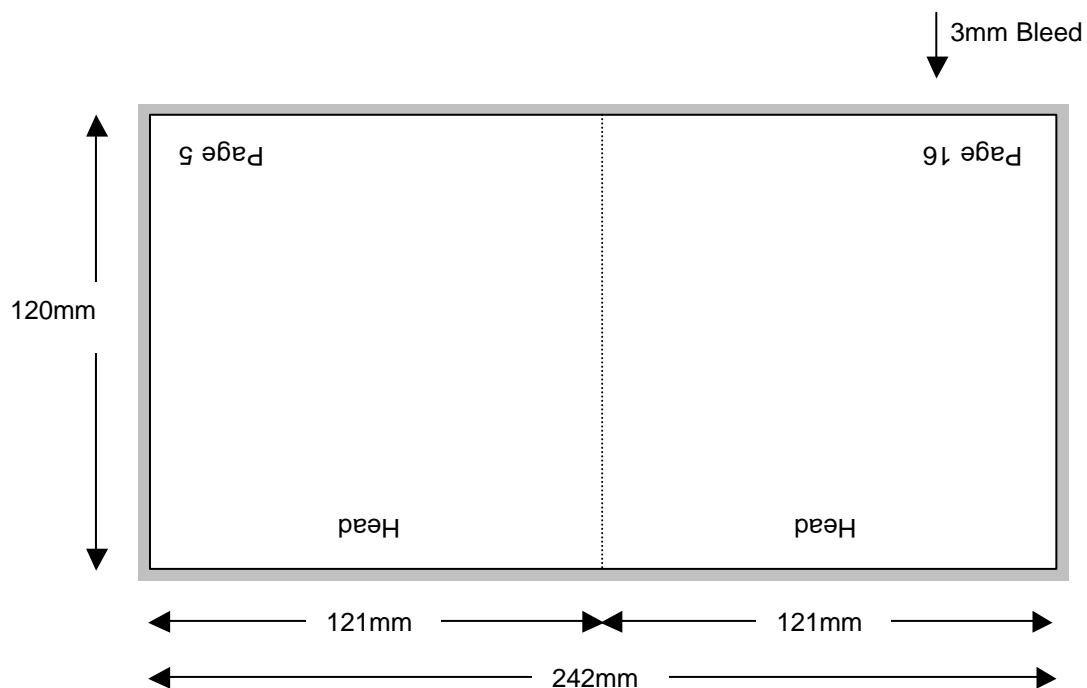

Compact Disc 20 Page Stitched Booklet

Shown In Printers Pairs Front & Back Up

Page 5 of 10

Front