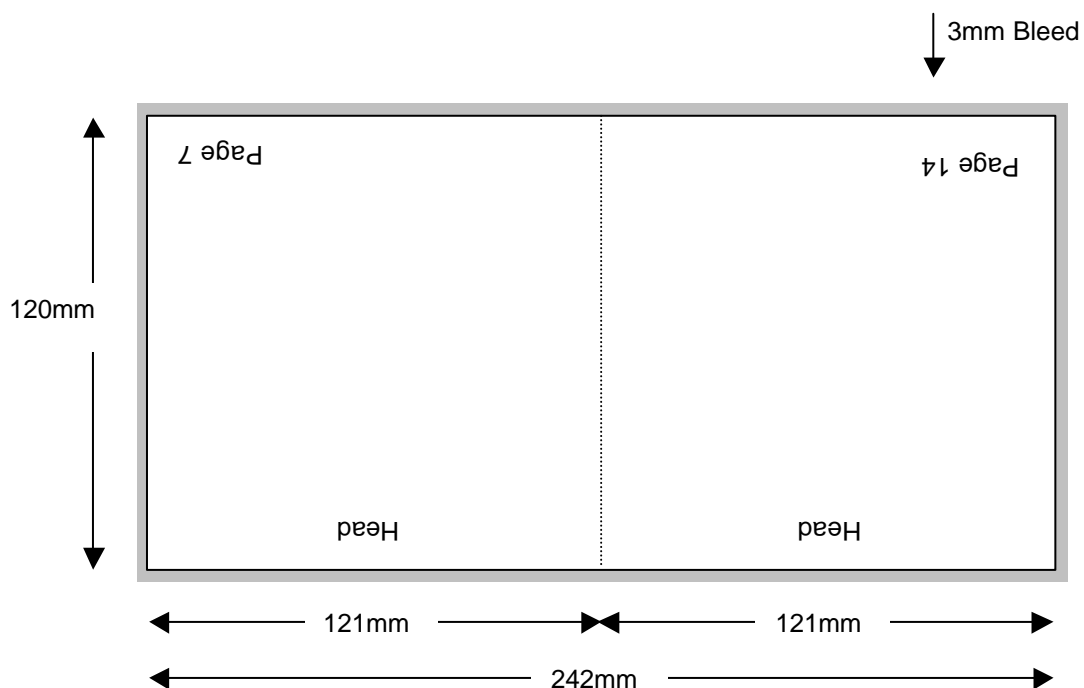

Compact Disc 20 Page Stitched Booklet

Shown In Printers Pairs Front & Back Up

Page 7 of 10

Front