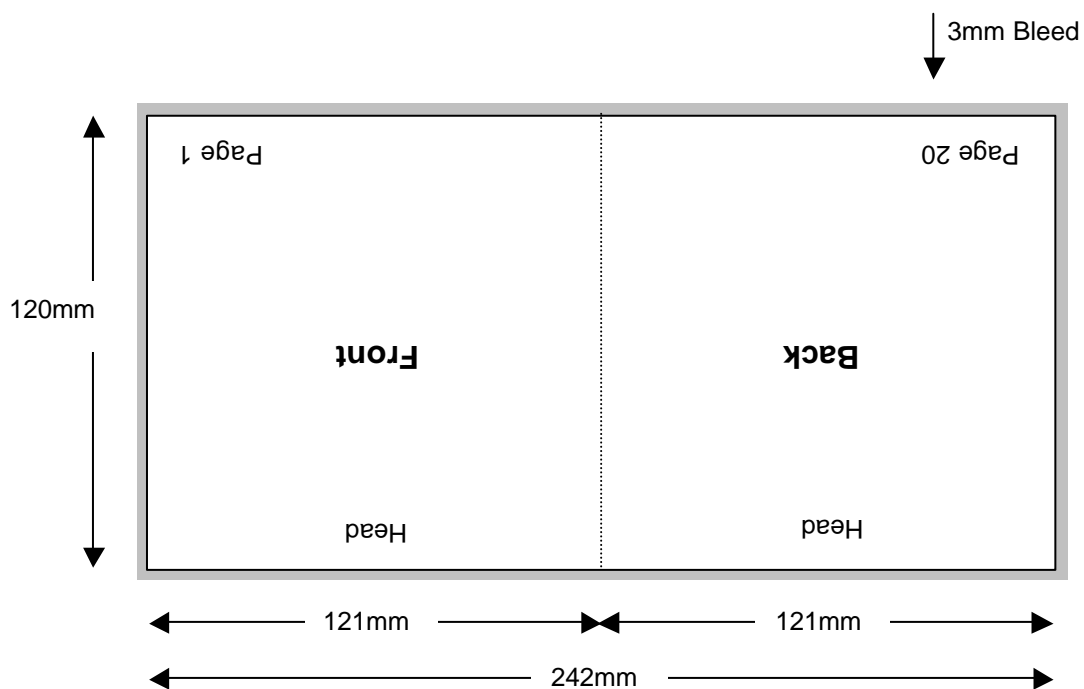

# Compact Disc 20 Page Stitched Booklet

Shown In Printers Pairs Front & Back Up

Page 1 of 10

Front

Specifications:

Allow 3mm bleed all round. Trim & perforation marks to show 1mm into the bleed.

---