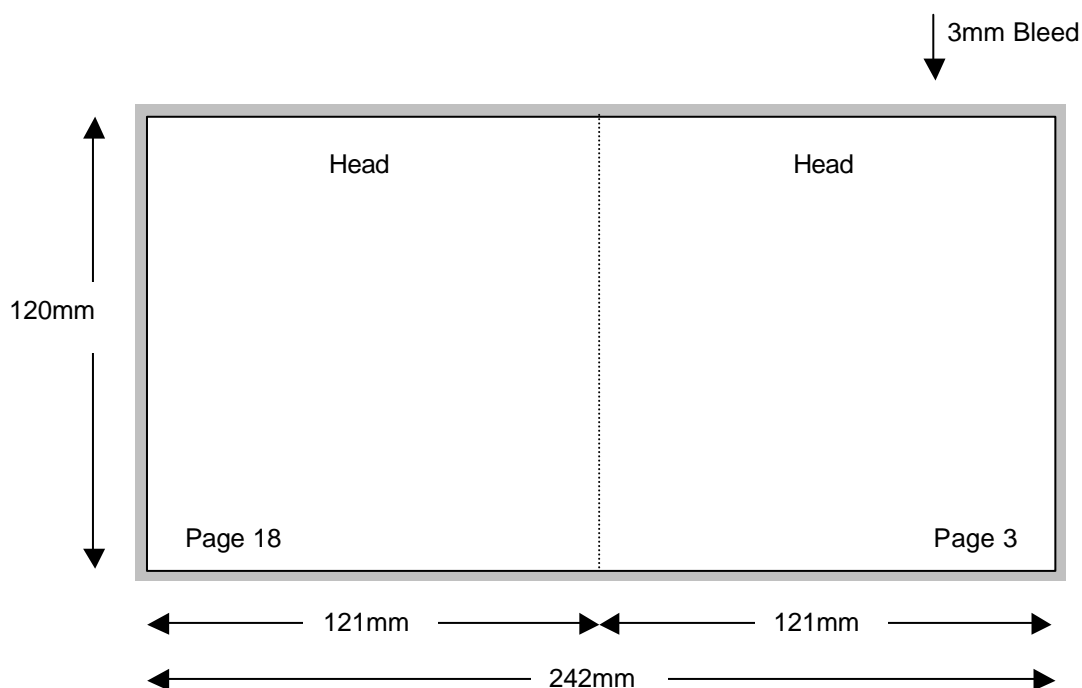

Compact Disc 20 Page Stitched Booklet

Shown In Printers Pairs Front & Back Up

Page 3 of 10

Backup