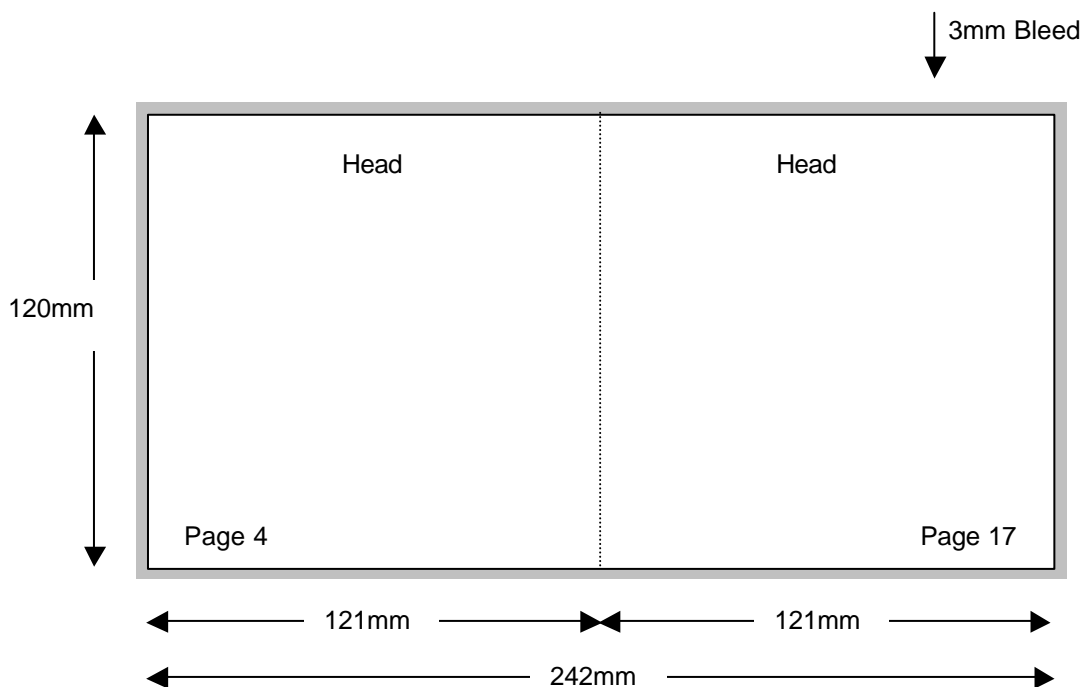

Compact Disc 20 Page Stitched Booklet

Shown In Printers Pairs Front & Back Up

Page 4 of 10

Front