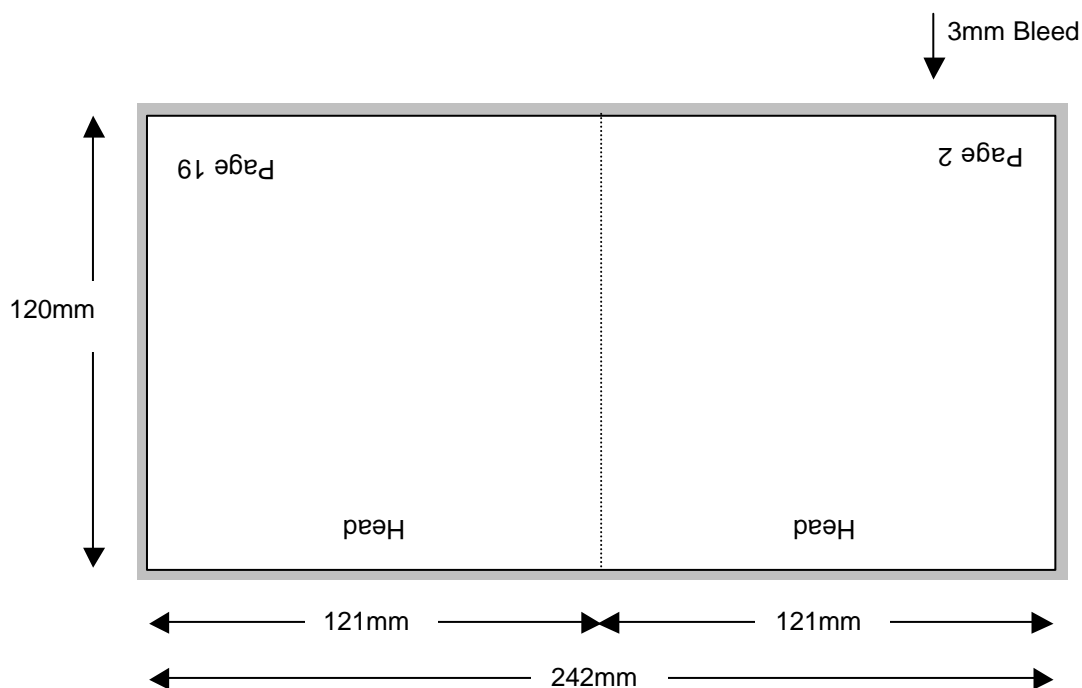

Compact Disc 20 Page Stitched Booklet

Shown In Printers Pairs Front & Back Up

Page 2 of 10

Backup