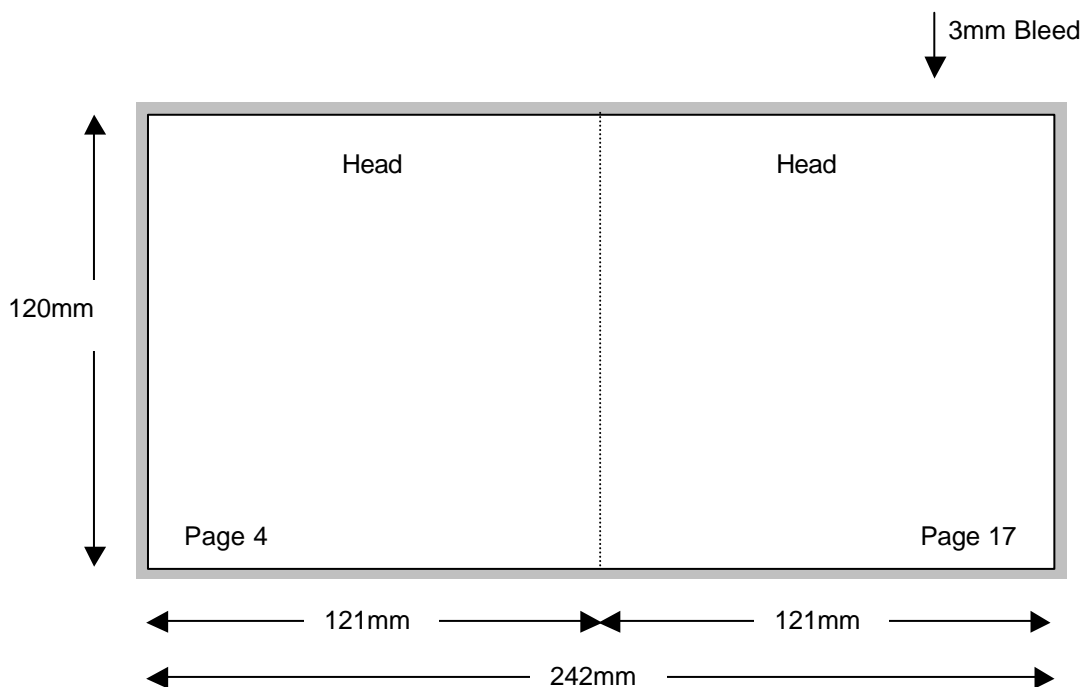

Compact Disc 20 Page Stitched Booklet

Shown In Printers Pairs Front & Back Up

Page 4 of 10

Front