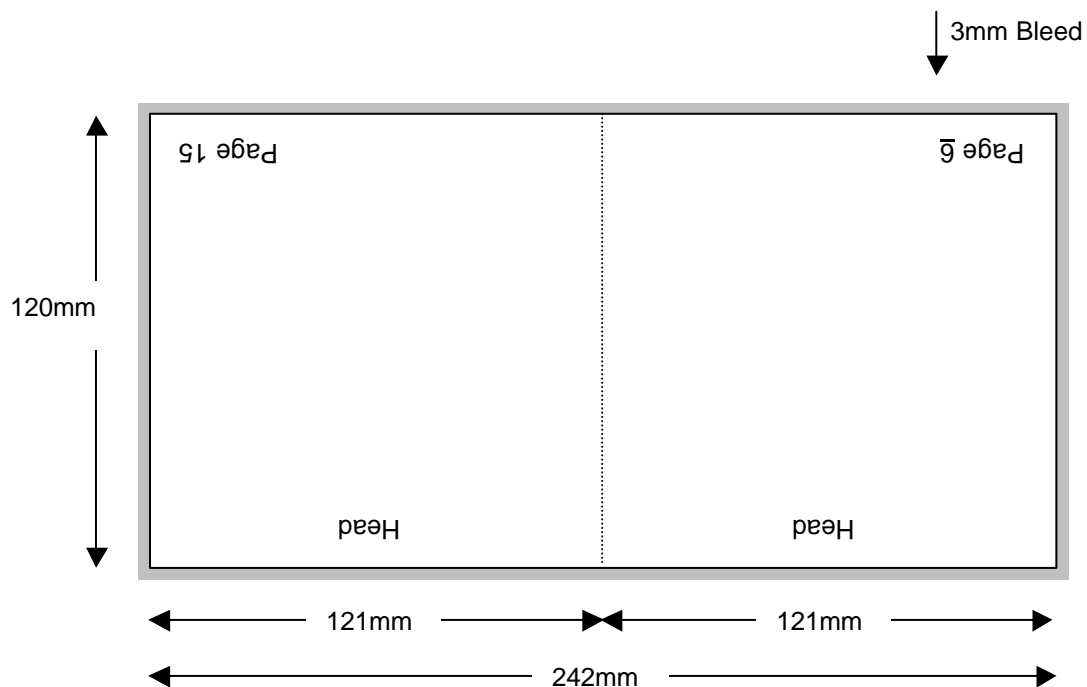

Compact Disc 20 Page Stitched Booklet

Shown In Printers Pairs Front & Back Up

Page 6 of 10

Backup