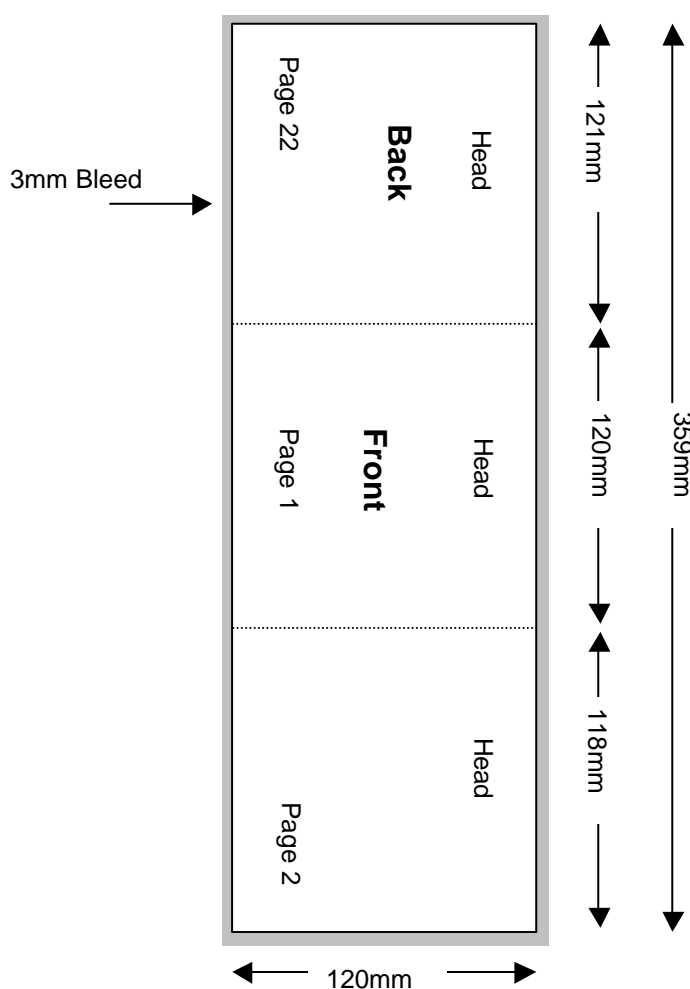

# Compact Disc 22 Page Stitched Booklet

Shown In Printers Pairs Front & Back Up

Page 1 of 10

Front

Specifications:

Allow 3mm bleed all round.

Trim & perforation marks to show 1mm into the bleed.

---