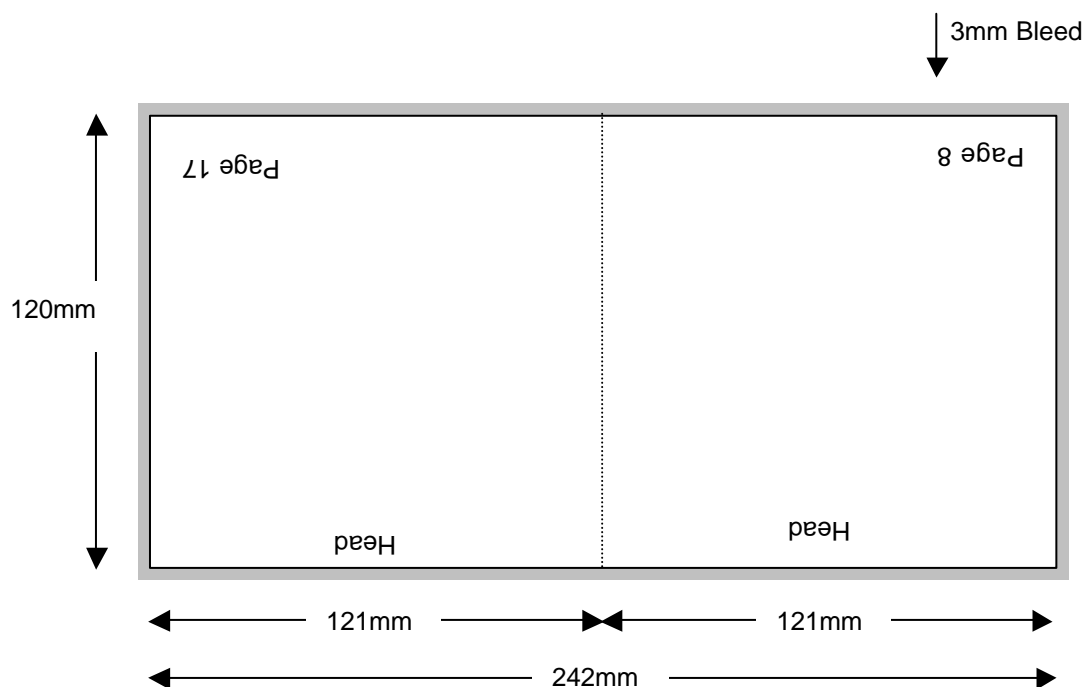

Compact Disc 22 Page Stitched Booklet

Shown In Printers Pairs Front & Back Up

Page 6 of 10

Front