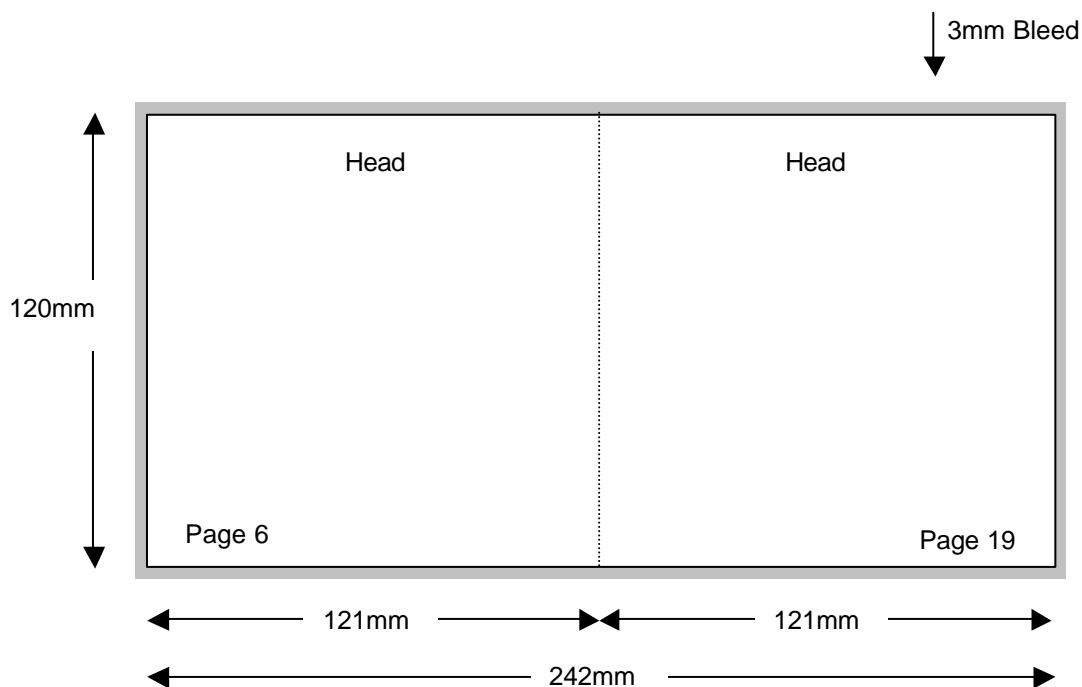

Compact Disc 22 Page Stitched Booklet

Shown In Printers Pairs Front & Back Up

Page 4 of 10

Backup