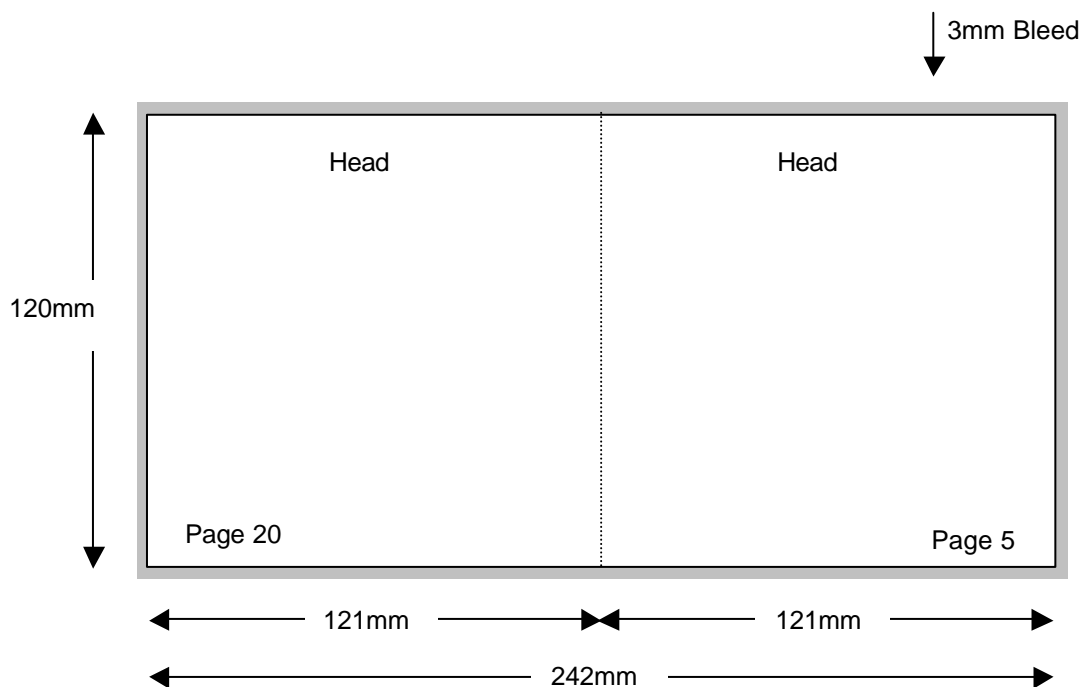

Compact Disc 22 Page Stitched Booklet

Shown In Printers Pairs Front & Back Up

Page 3 of 10

Front