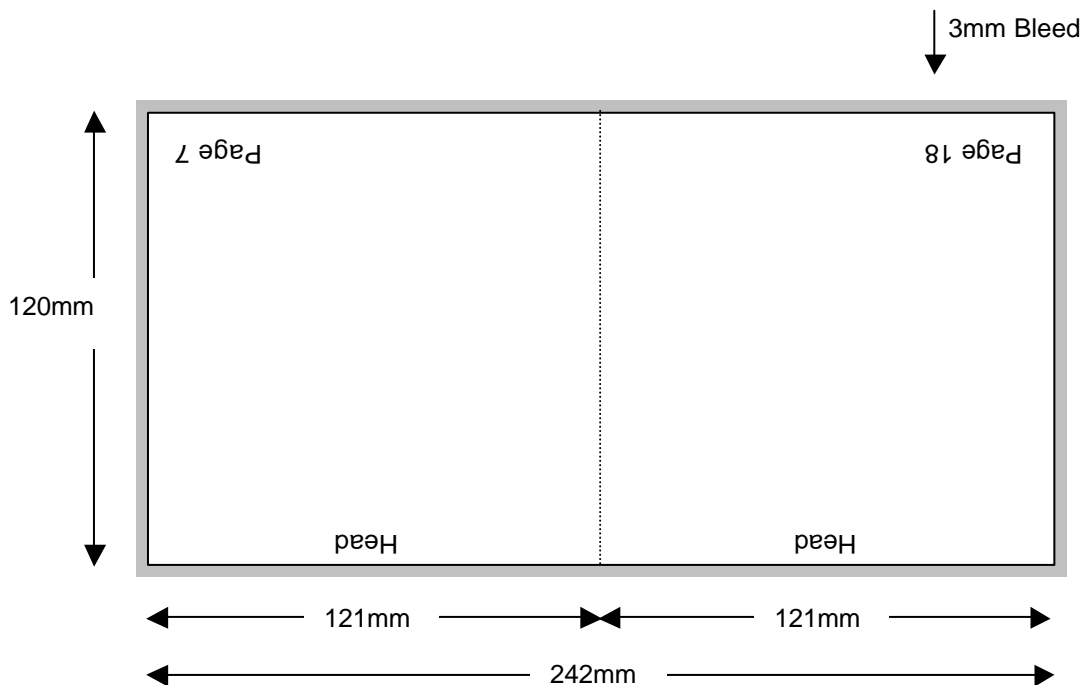

Compact Disc 22 Page Stitched Booklet

Shown In Printers Pairs Front & Back Up

Page 5 of 10

Backup