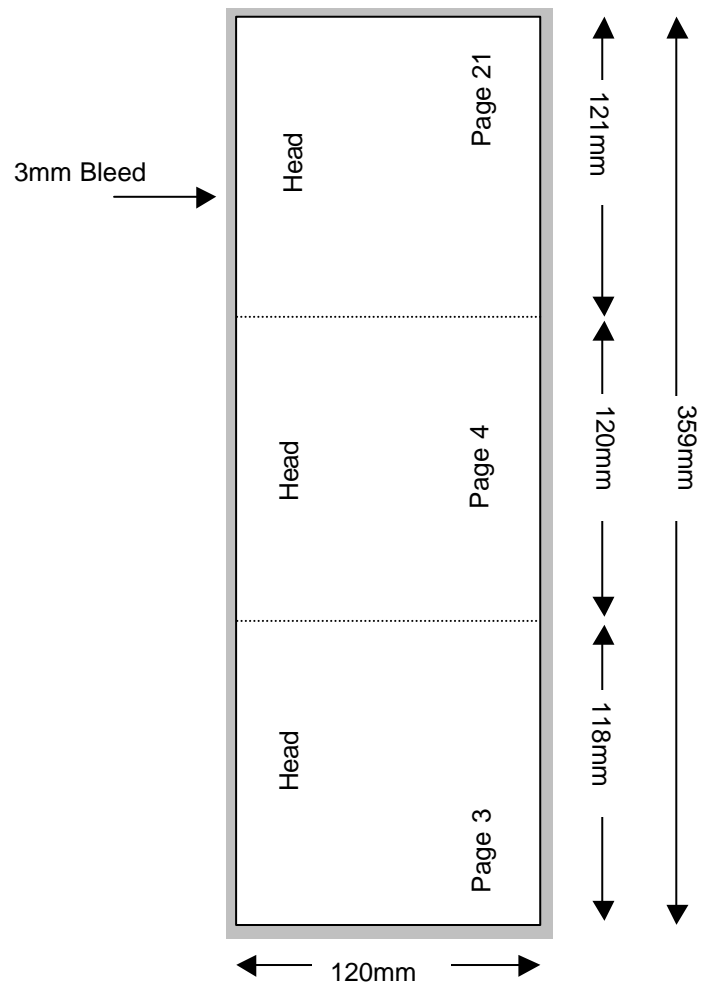

Compact Disc 22 Page Stitched Booklet

Shown In Printers Pairs Front & Back Up

Page 2 of 10

Backup