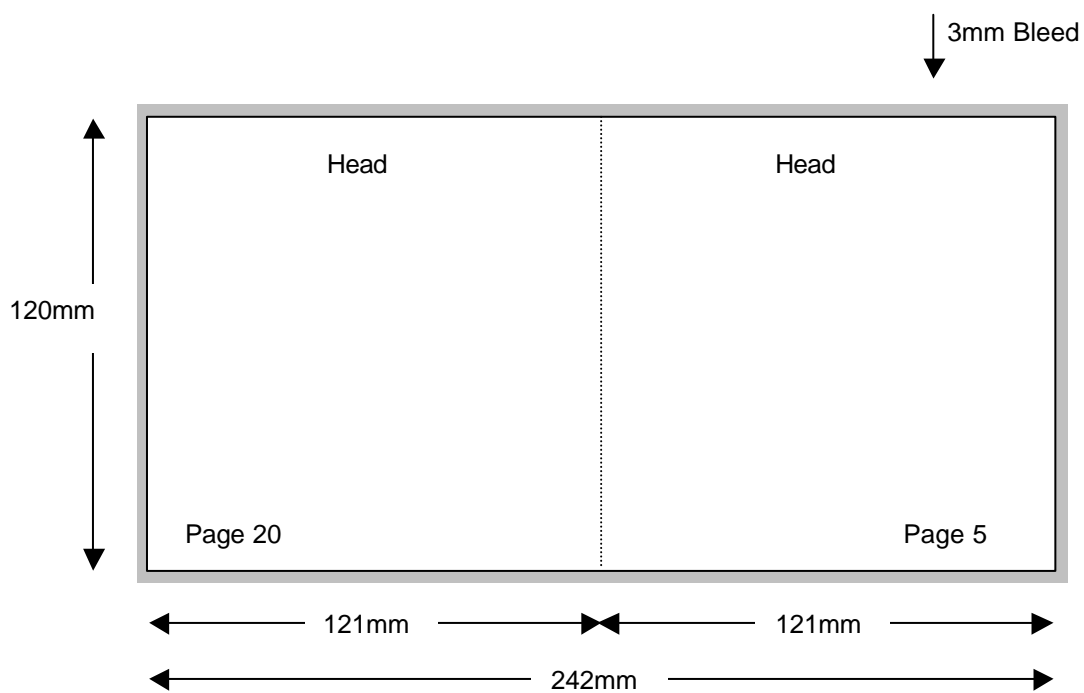

Compact Disc 24 Page Stitched Booklet

Version 2

Shown In Printers Pairs Front & Back Up

Page 3 of 10

Front