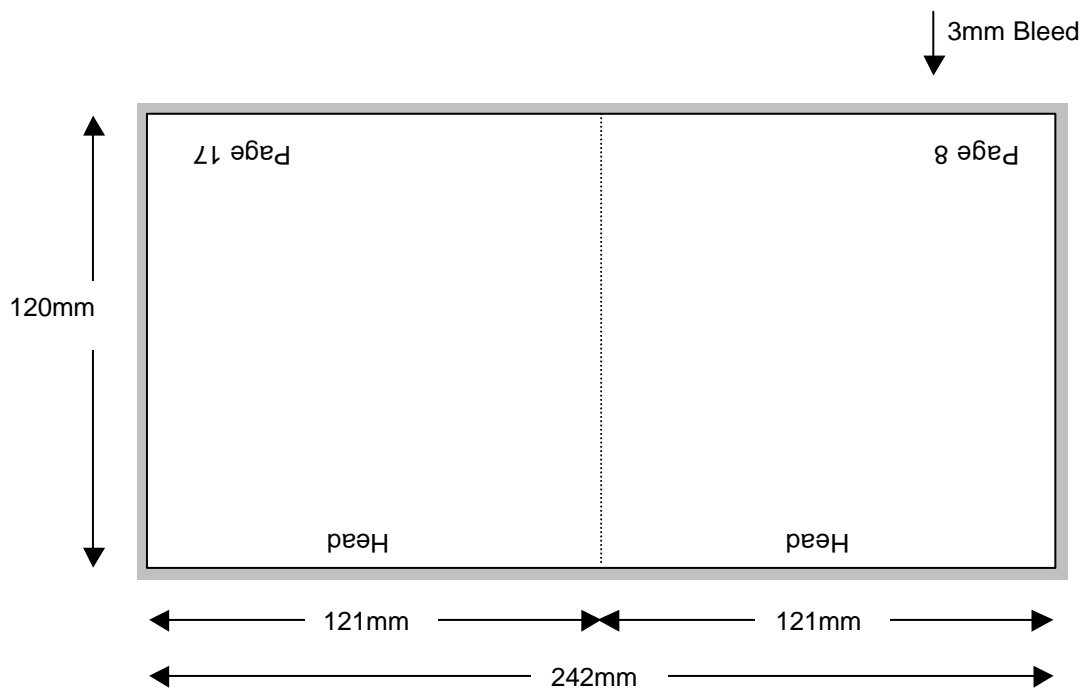

Compact Disc 24 Page Stitched Booklet

Version 2

Shown In Printers Pairs Front & Back Up

Page 6 of 10

Front