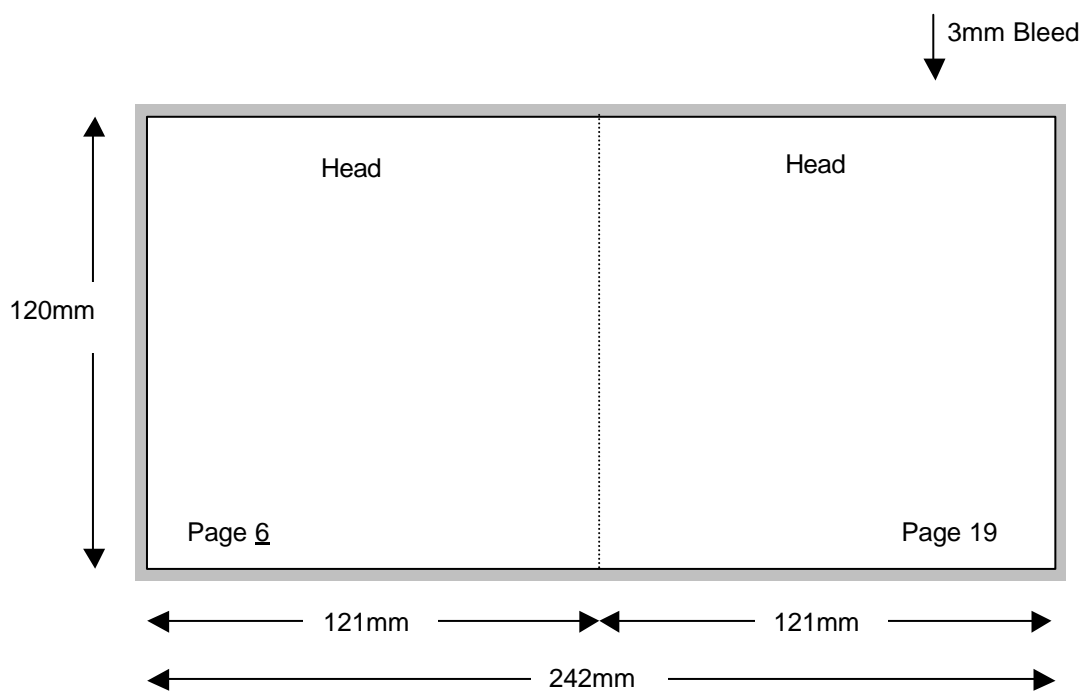

Compact Disc 24 Page Stitched Booklet

Version 2

Shown In Printers Pairs Front & Back Up

Page 4 of 10

Backup