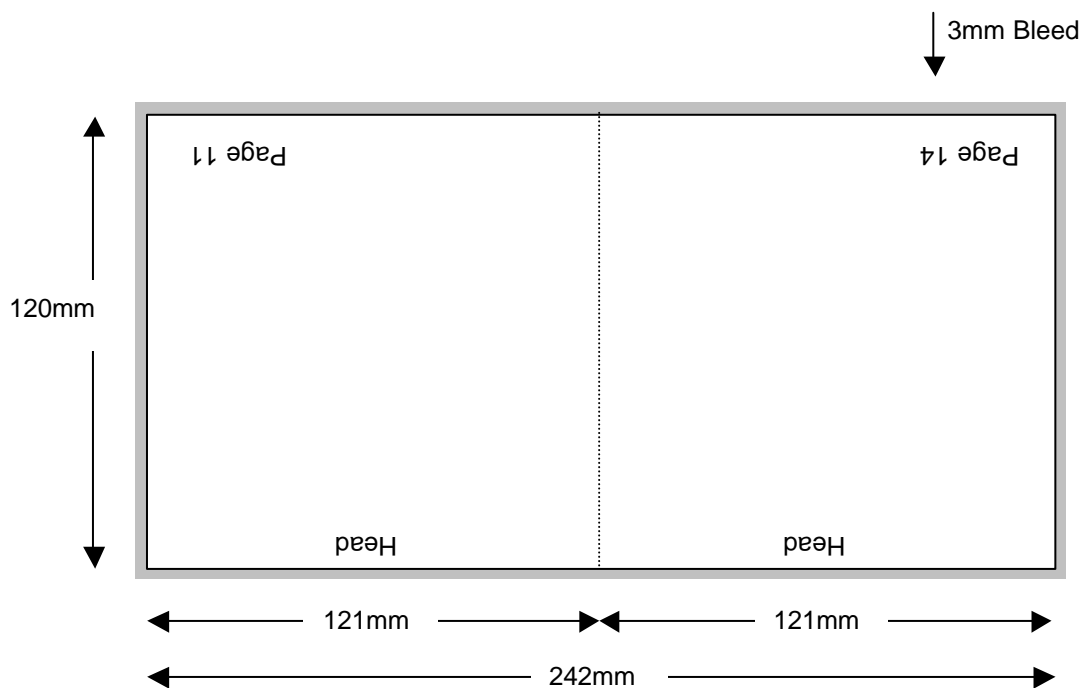

Compact Disc 24 Page Stitched Booklet

Version 2

Shown In Printers Pairs Front & Back Up

Page 9 of 10

Backup