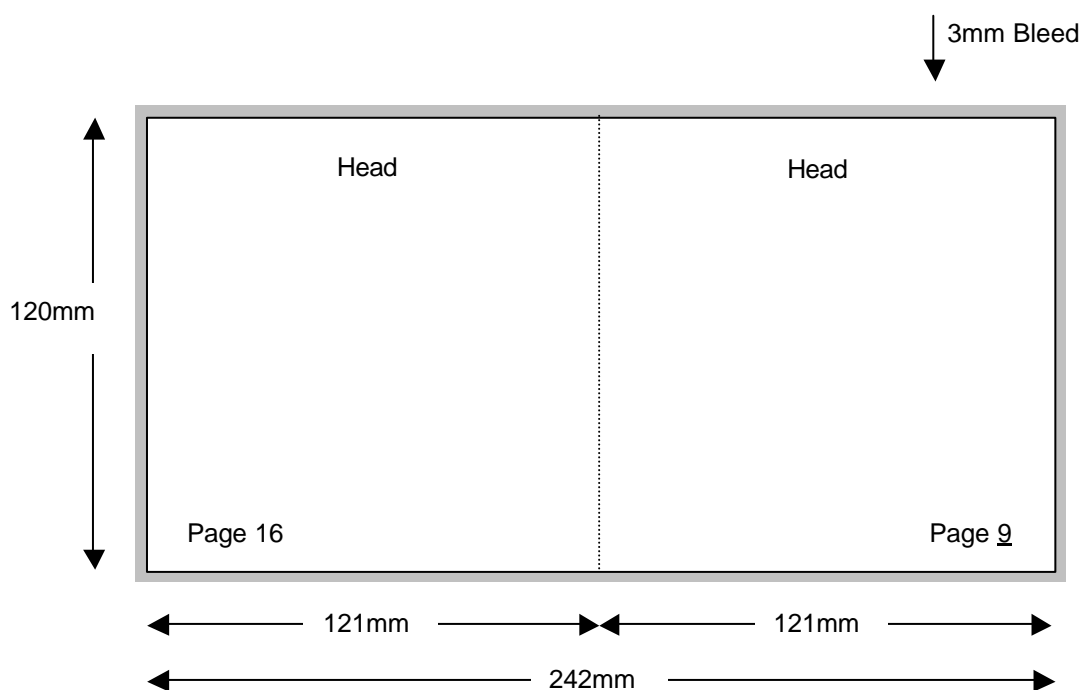

Compact Disc 24 Page Stitched Booklet

Version 2

Shown In Printers Pairs Front & Back Up

Page 7 of 10

Front