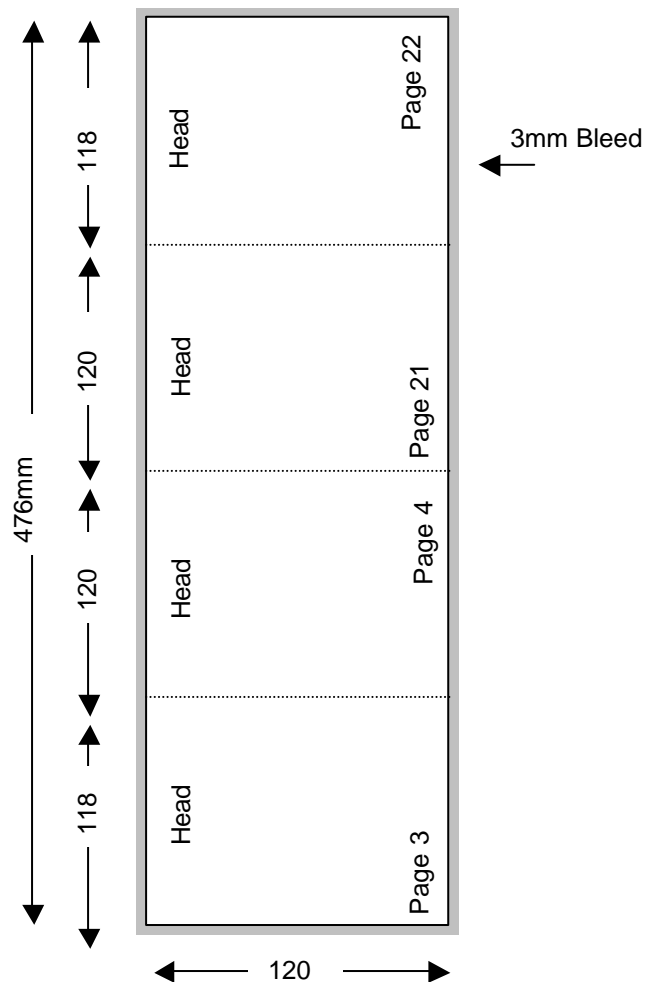

Compact Disc 24 Page Stitched Booklet

Version 2

Shown In Printers Pairs Front & Back Up

Page 2 of 10

Backup