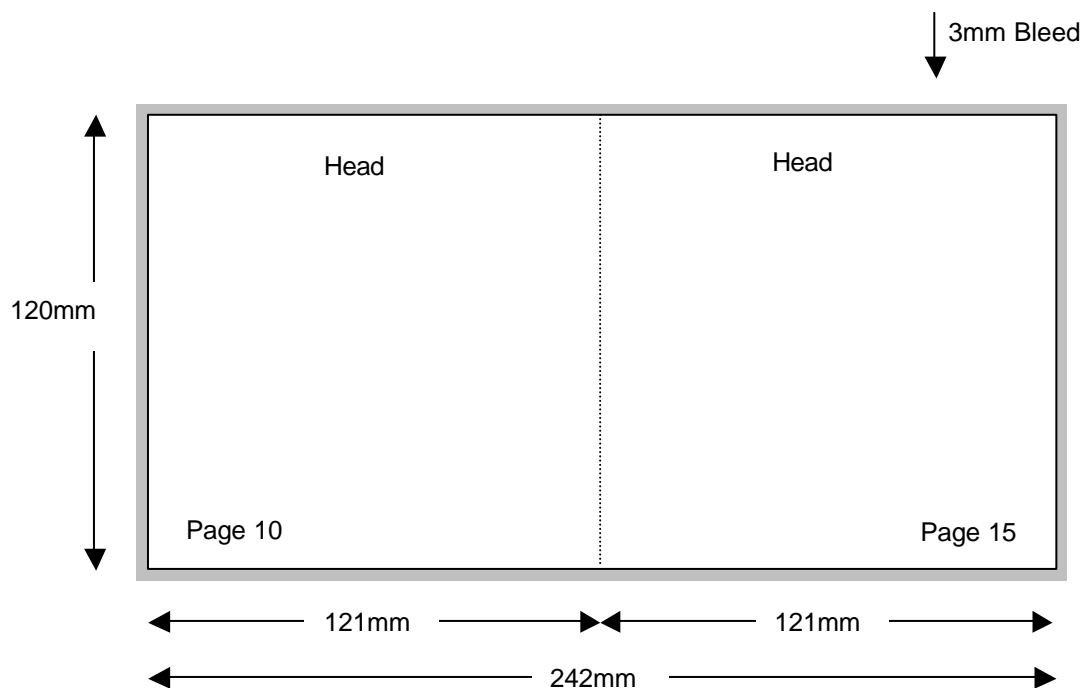

Compact Disc 24 Page Stitched Booklet

Version 2

Shown In Printers Pairs Front & Back Up

Page 8 of 10

Backup