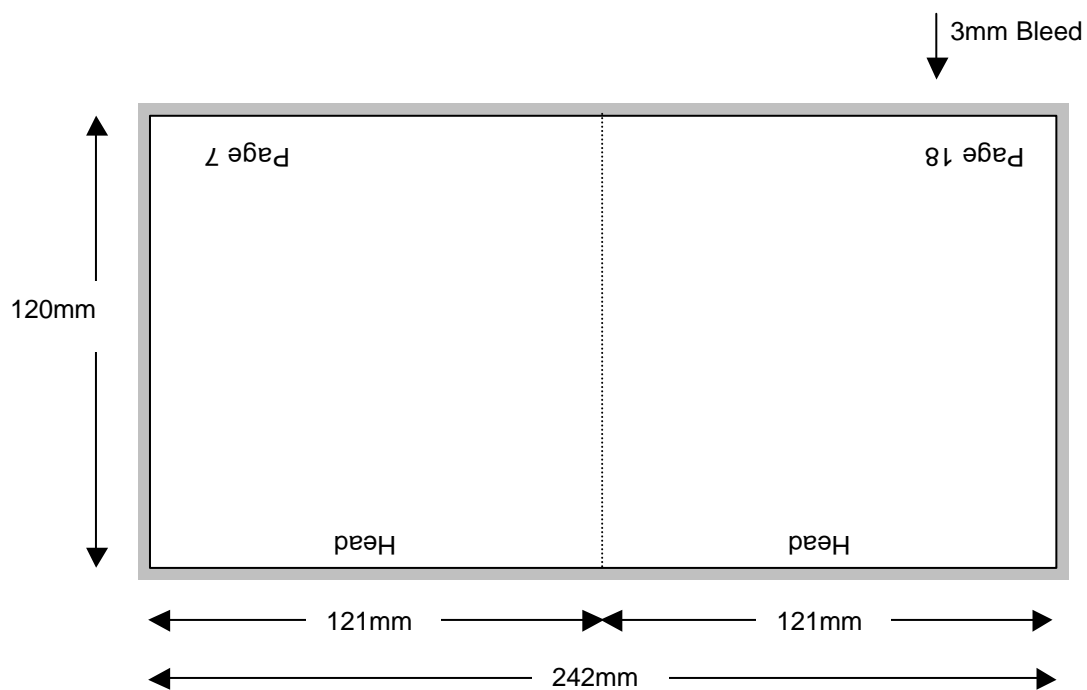

Compact Disc 24 Page Stitched Booklet

Version 2

Shown In Printers Pairs Front & Back Up

Page 5 of 10

Backup