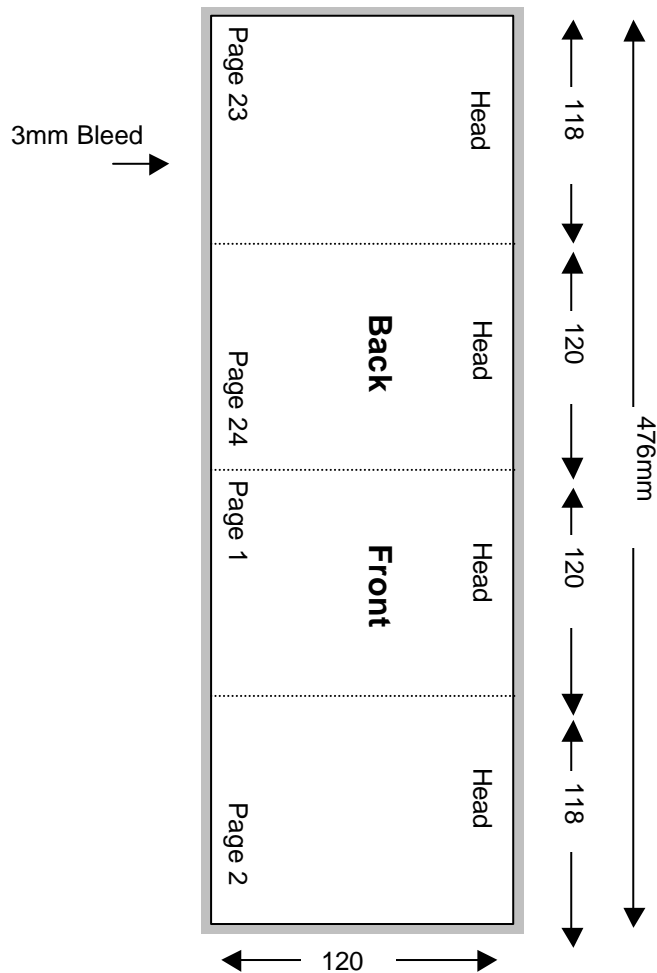

## Specifications:

Allow 3mm bleed all around.

Trim & perforation marks to show 1mm into the bleed.

---