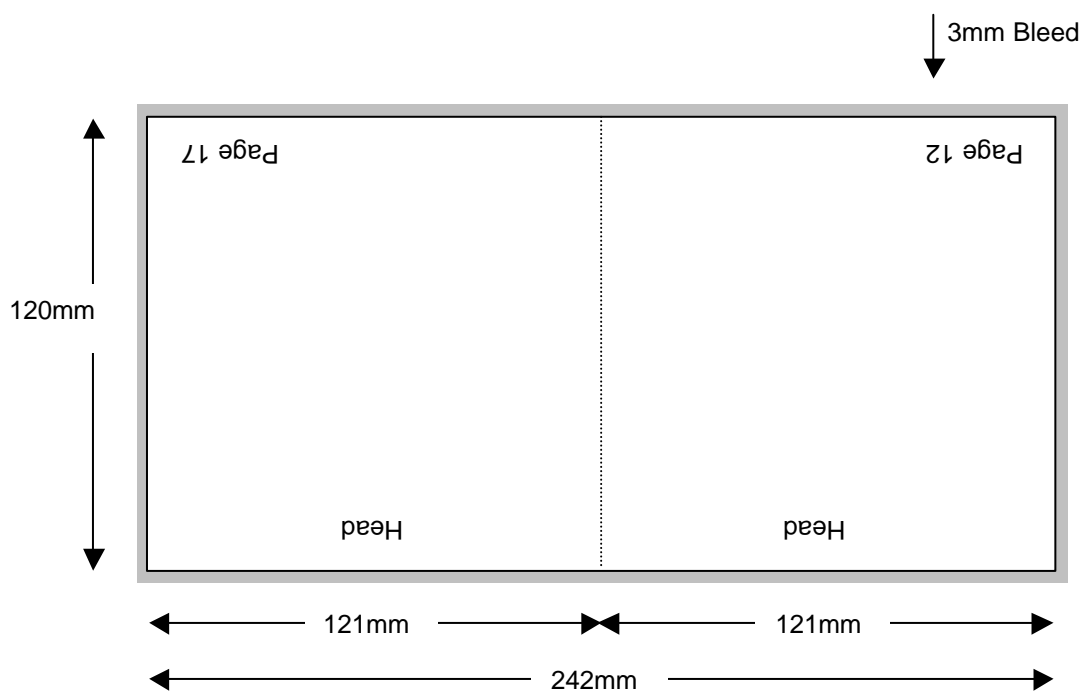

Compact Disc 26 Page Stitched Booklet

Shown In Printers Pairs Front & Back Up

Page 10 of 12

Front