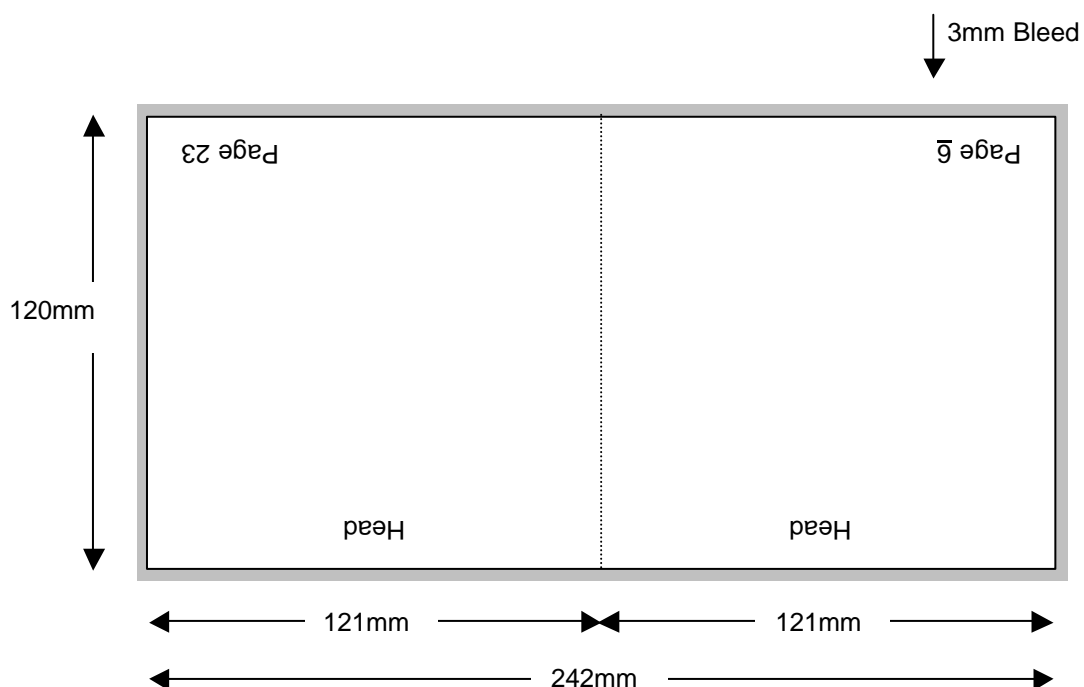

Compact Disc 26 Page Stitched Booklet

Shown In Printers Pairs Front & Back Up

Page 4 of 12

Front