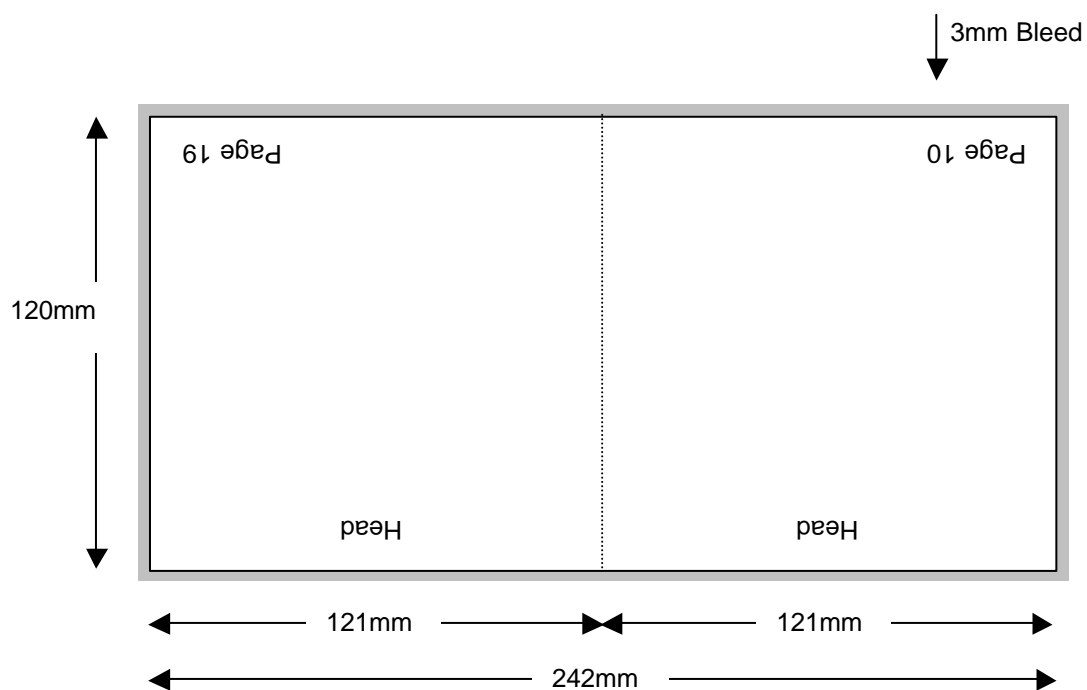

Compact Disc 26 Page Stitched Booklet

Shown In Printers Pairs Front & Back Up

Page 8 of 12

Front