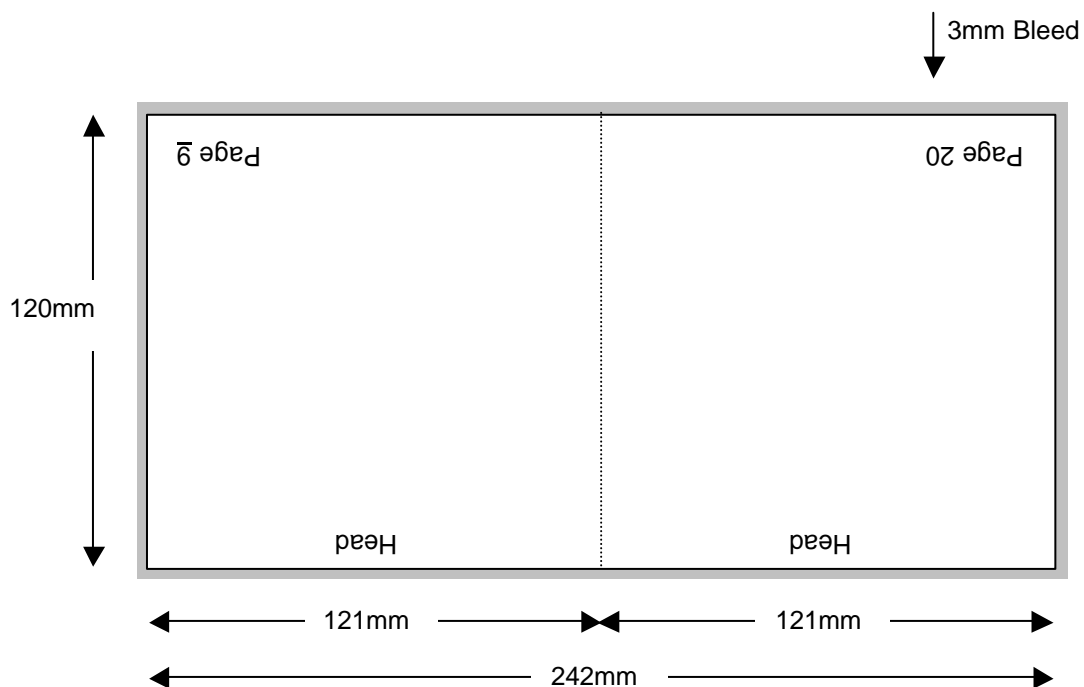

Compact Disc 26 Page Stitched Booklet

Shown In Printers Pairs Front & Back Up

Page 7 of 12

Backup