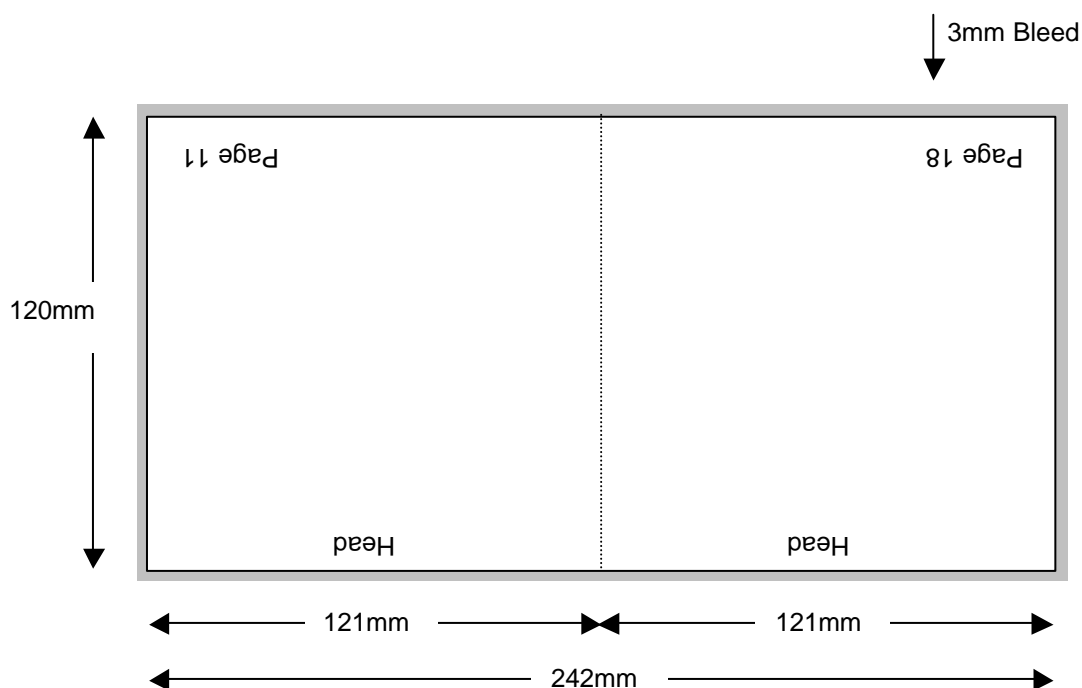

Compact Disc 26 Page Stitched Booklet

Shown In Printers Pairs Front & Back Up

Page 9 of 12

Backup