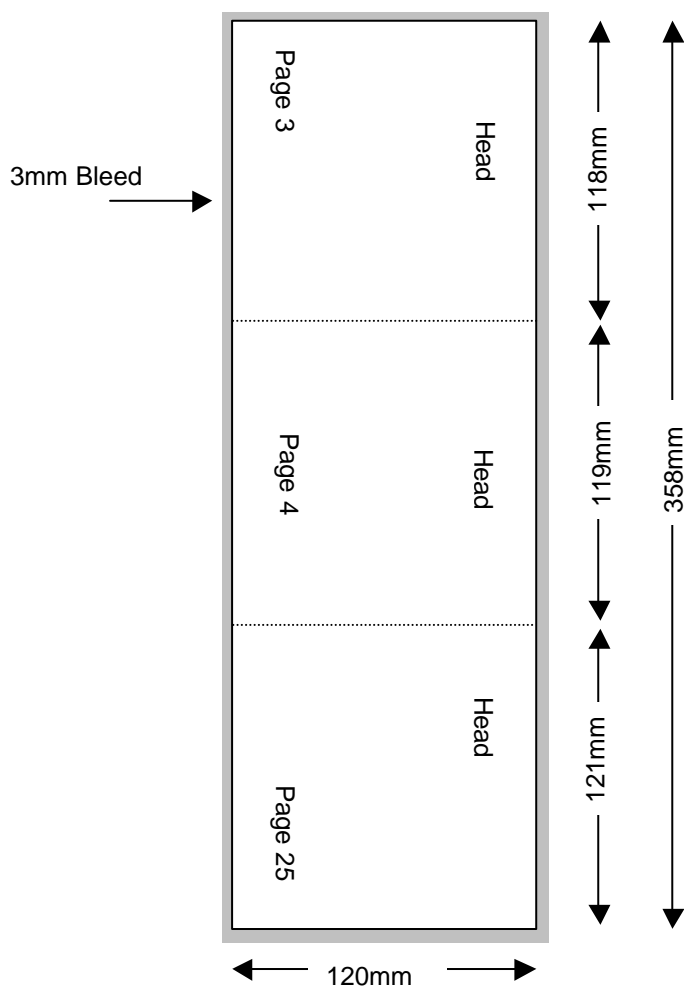

Compact Disc 26 Page Stitched Booklet

Shown In Printers Pairs Front & Back Up

Page 2 of 12

Backup