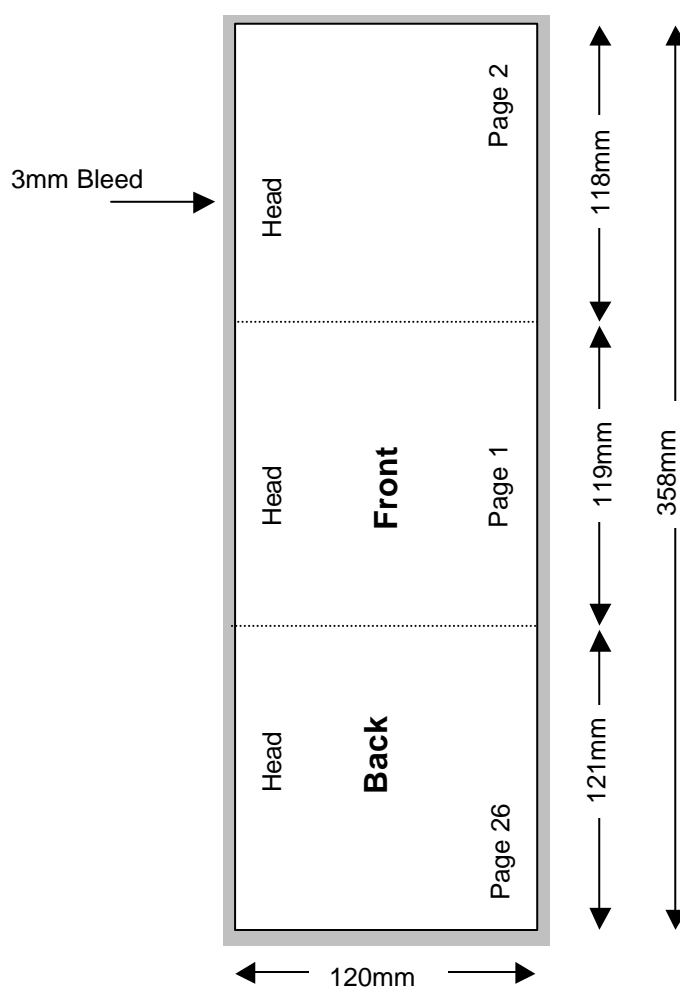

Compact Disc 26 Page Stitched Booklet

Shown In Printers Pairs Front & Back Up

Page 1 of 12

Front

Specifications:

Allow 3mm bleed all round. Trim & perforation marks to show 1mm into the bleed.

Compact Disc 26 Page Stitched Booklet