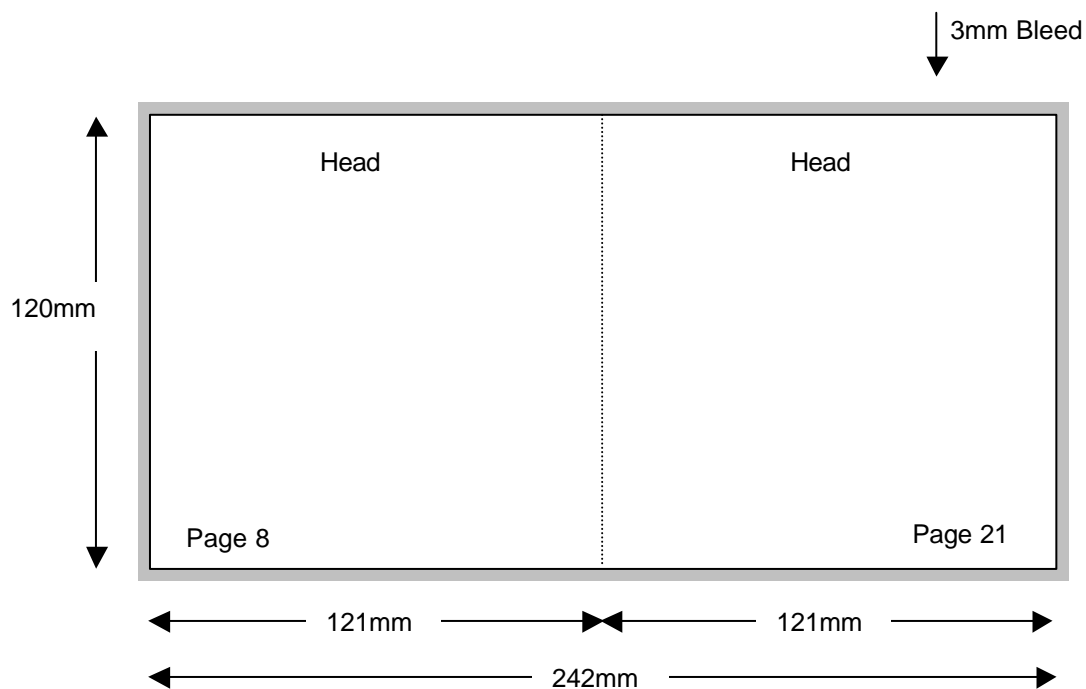

Compact Disc 26 Page Stitched Booklet

Shown In Printers Pairs Front & Back Up

Page 6 of 12

Backup