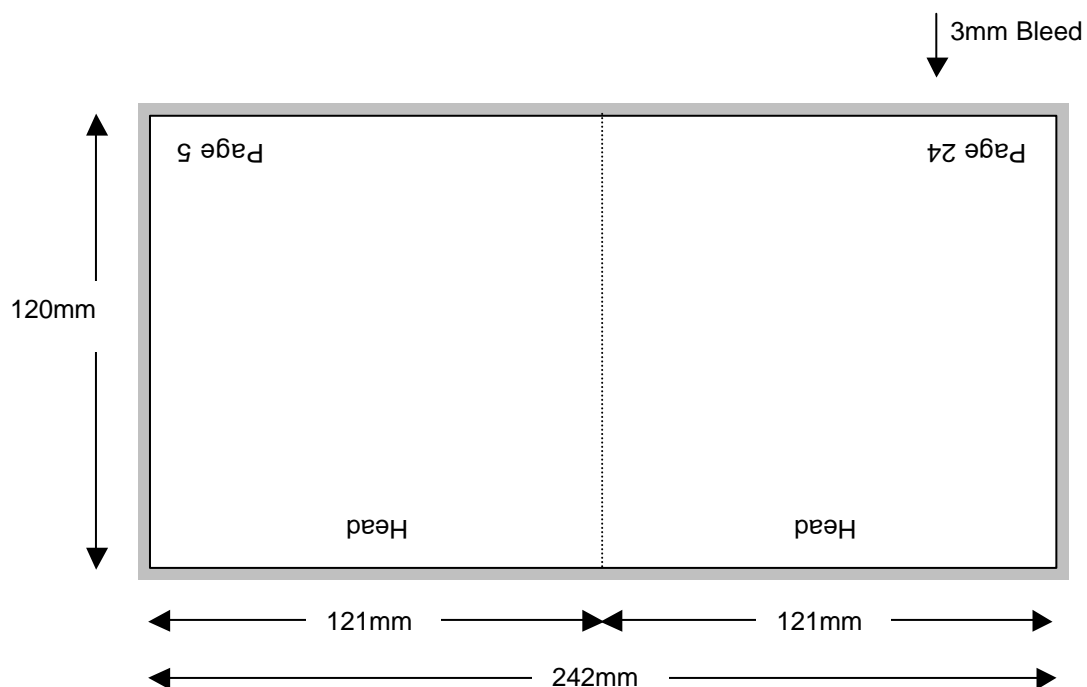

Compact Disc 26 Page Stitched Booklet

Shown In Printers Pairs Front & Back Up

Page 3 of 12

Backup