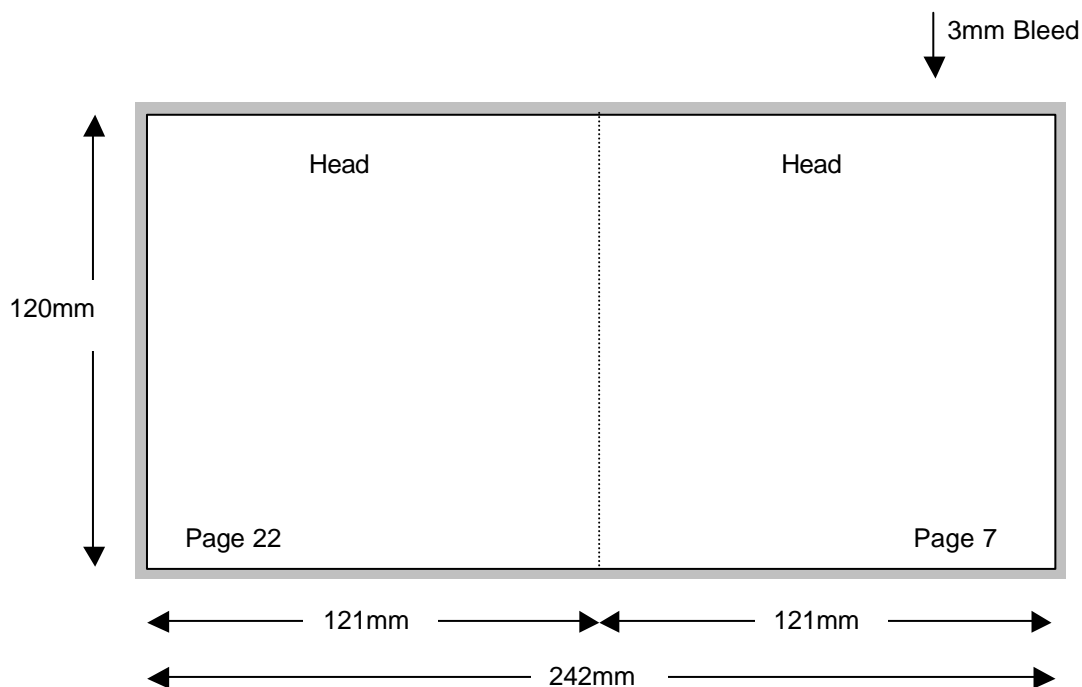

Compact Disc 26 Page Stitched Booklet

Shown In Printers Pairs Front & Back Up

Page 5 of 12

Front