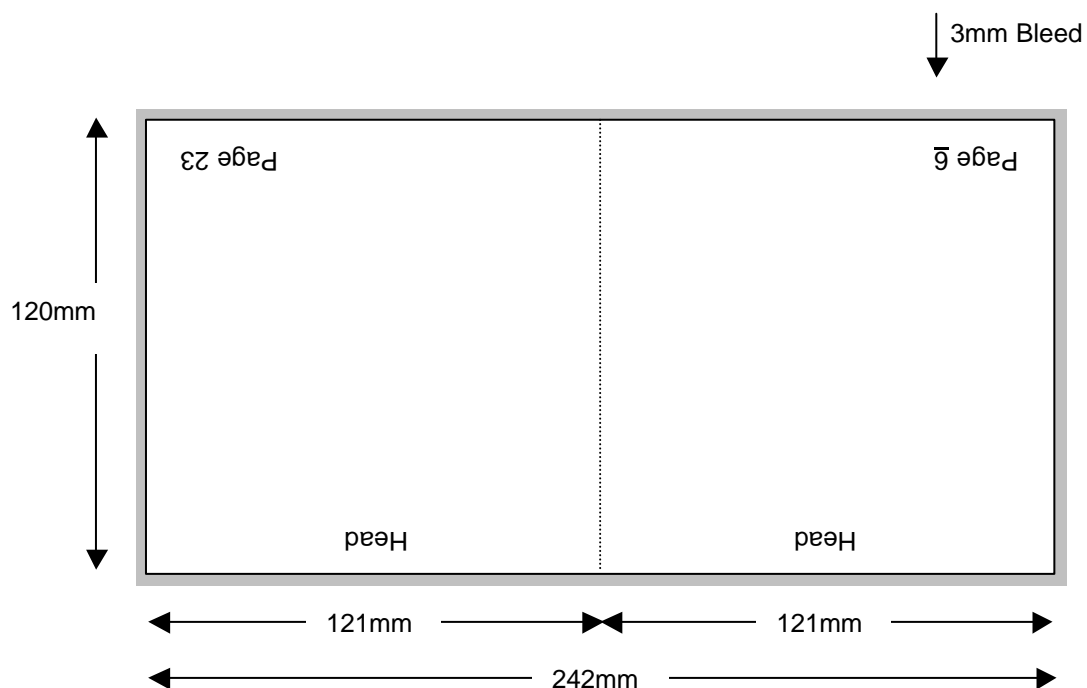

Compact Disc 28 Page Stitched Booklet

Shown In Printers Pairs Front & Back Up

Page 6 of 14

Backup