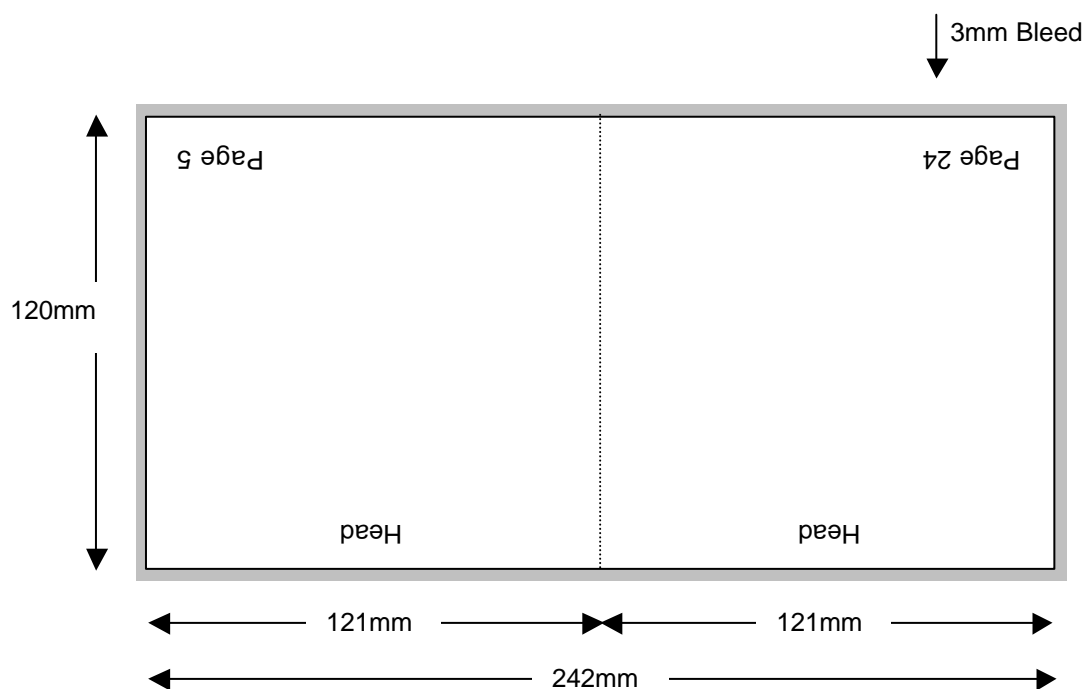

Compact Disc 28 Page Stitched Booklet

Shown In Printers Pairs Front & Back Up

Page 5 of 14

Front