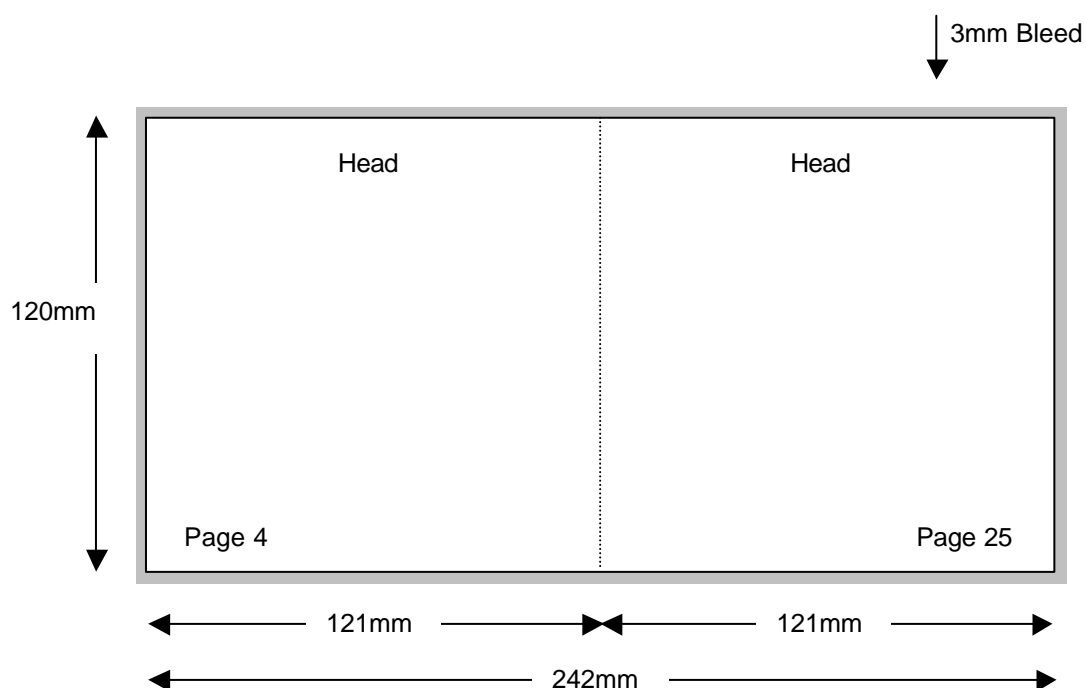

Compact Disc 28 Page Stitched Booklet

Shown In Printers Pairs Front & Back Up

Page 4 of 14

Front