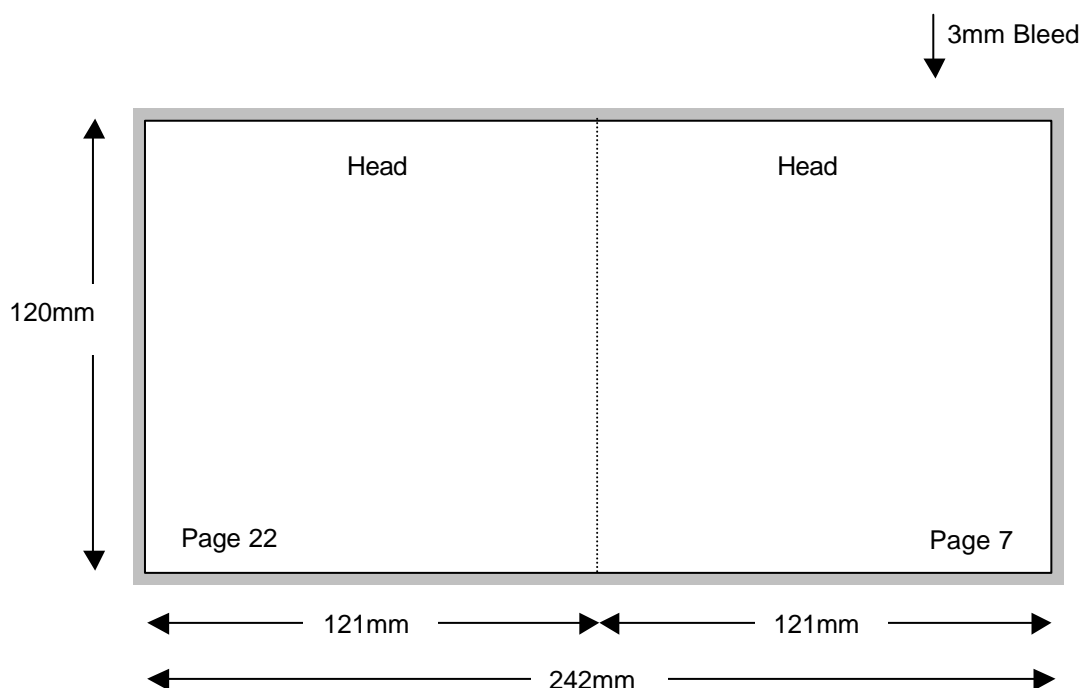

Compact Disc 28 Page Stitched Booklet

Shown In Printers Pairs Front & Back Up

Page 7 of 14

Backup