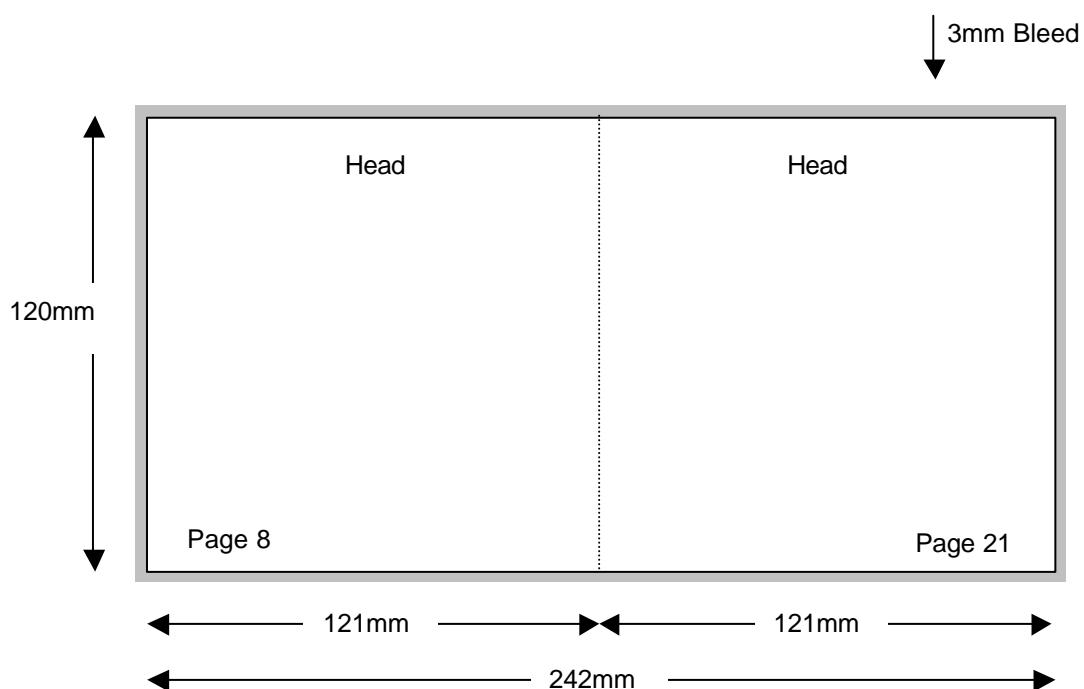

Compact Disc 28 Page Stitched Booklet

Shown In Printers Pairs Front & Back Up

Page 8 of 14

Front