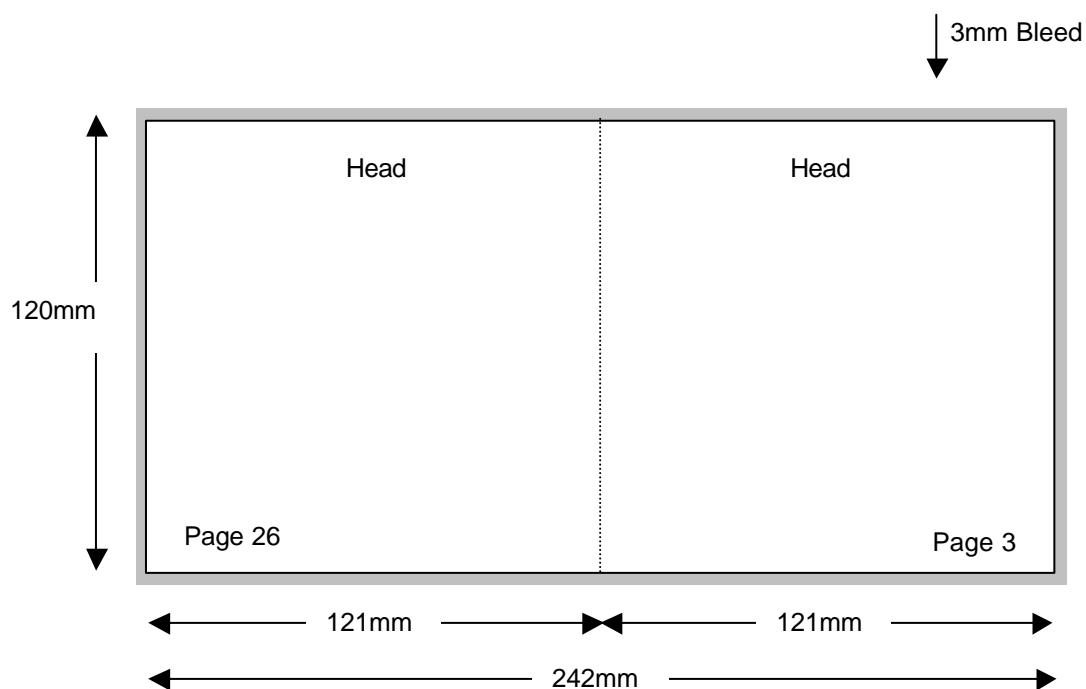

Compact Disc 28 Page Stitched Booklet

Shown In Printers Pairs Front & Back Up

Page 3 of 14

Backup