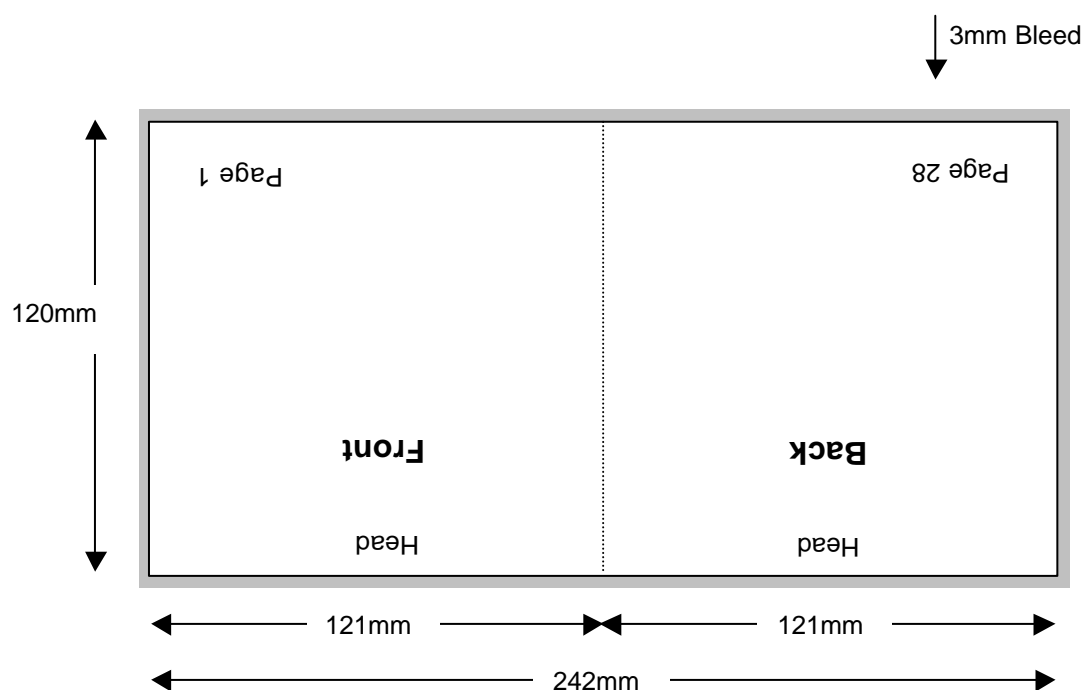

Compact Disc 28 Page Stitched Booklet

Shown In Printers Pairs Front & Back Up

Page 1 of 14

Front

Specifications:

Allow 3mm bleed all round.
Trim & perforation marks to show 1mm into the bleed.

Compact Disc 28 Page Stitched Booklet