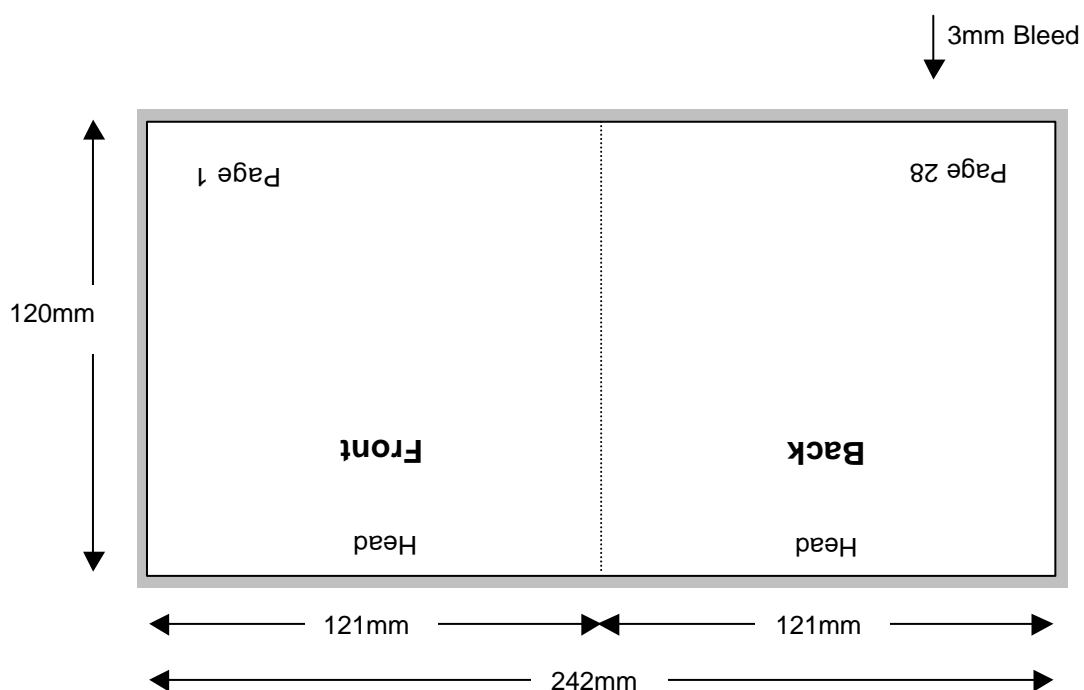

Compact Disc 28 Page Stitched Booklet

Shown In Printers Pairs Front & Back Up

Page 1 of 14

Front

Specifications:

Allow 3mm bleed all round.
Trim & perforation marks to show 1mm into the bleed.

Compact Disc 28 Page Stitched Booklet