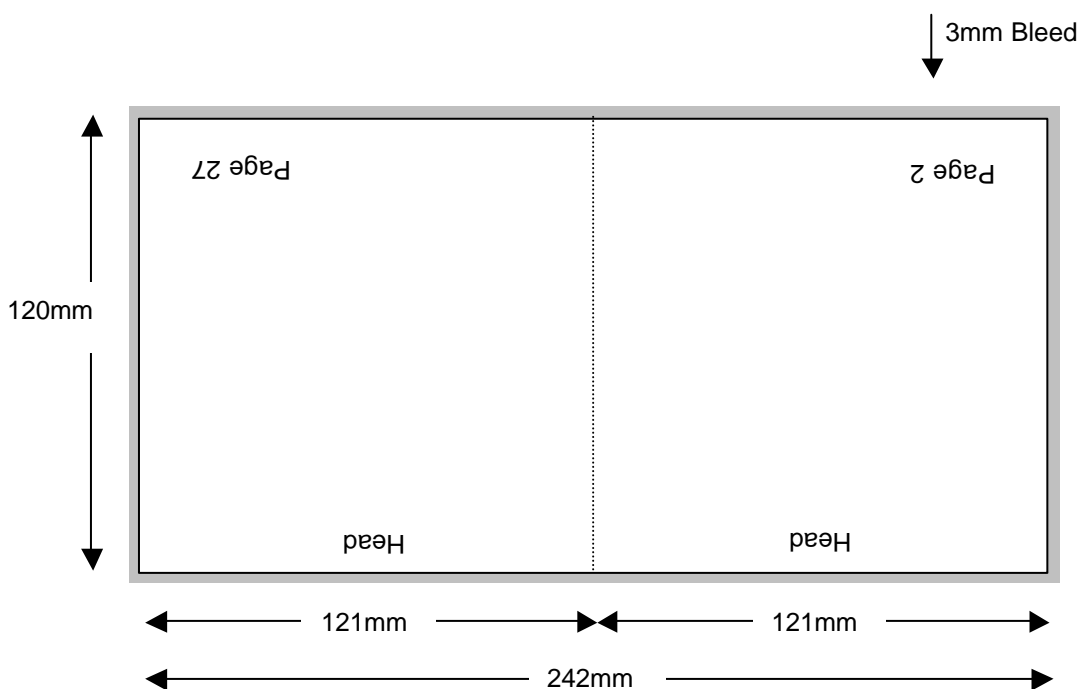

Compact Disc 28 Page Stitched Booklet

Shown In Printers Pairs Front & Back Up

Page 2 of 14

Backup