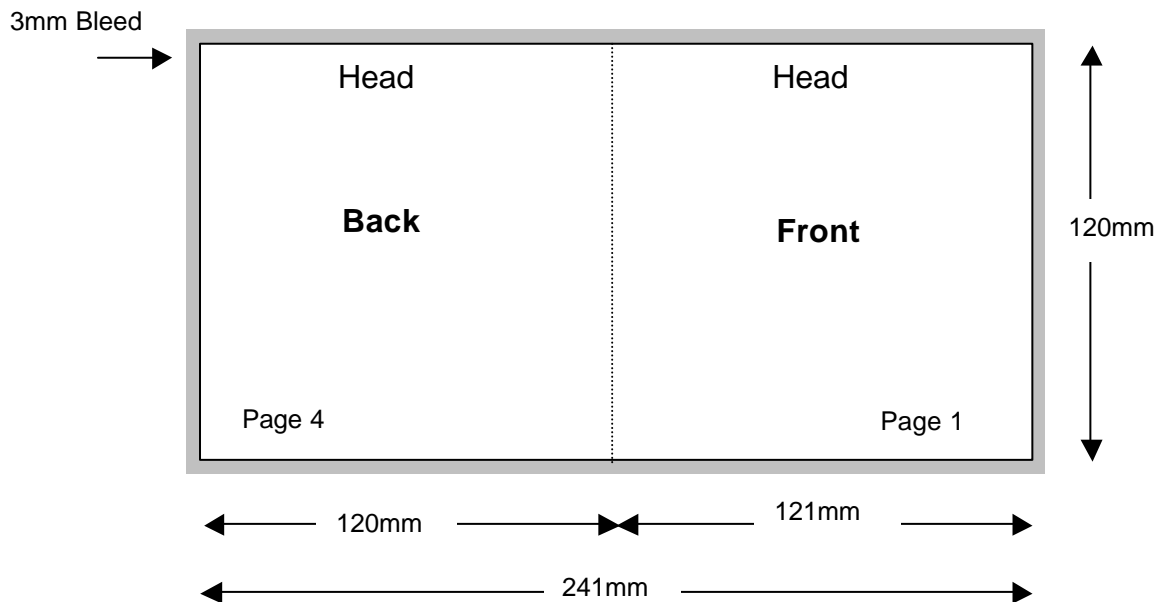

Compact Disc 4 Page Folder

Shown In Printers Pairs Front / Back Up

Page 1 of 2

Specifications:

Allow 3mm bleed all around.

Trim & perforation marks to show 1mm into the bleed.

Compact Disc 4 Page Folder

Shown In Printers Pairs Front / Back Up