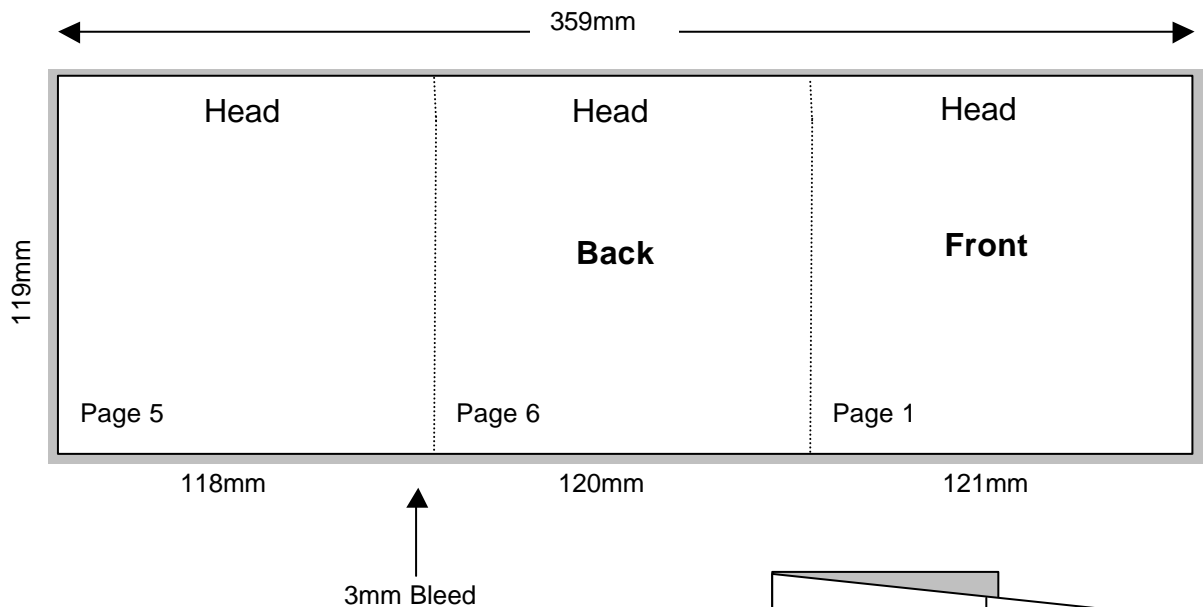

# Compact Disc 6 Page Roll Folder

Shown In Printers Pairs Front / Back Up

Page 1 of 2

Front

Specifications:

Allow 3-5mm bleed all round.  
Trim & perforation marks to show 1mm into the bleed.

---

---