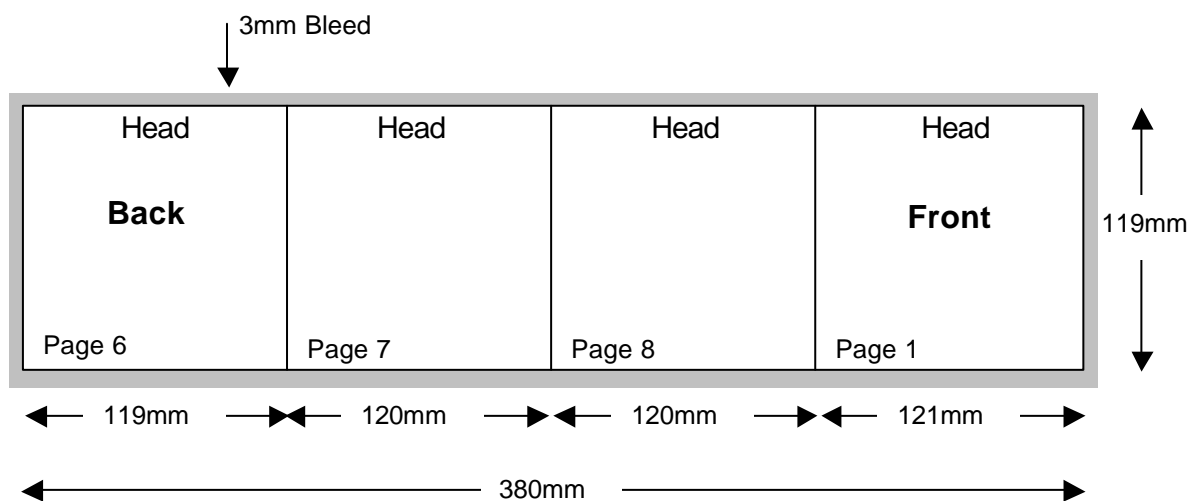

Compact Disc Long 8pp Concertina Folder

Shown In Printers Pairs Front & Back Up

Page 1 of 2

Front

Specifications:

Allow 3mm bleed all round.

Trim & perforation marks to show 1mm into the bleed.

Compact Disc Long 8pp Concertina Folder