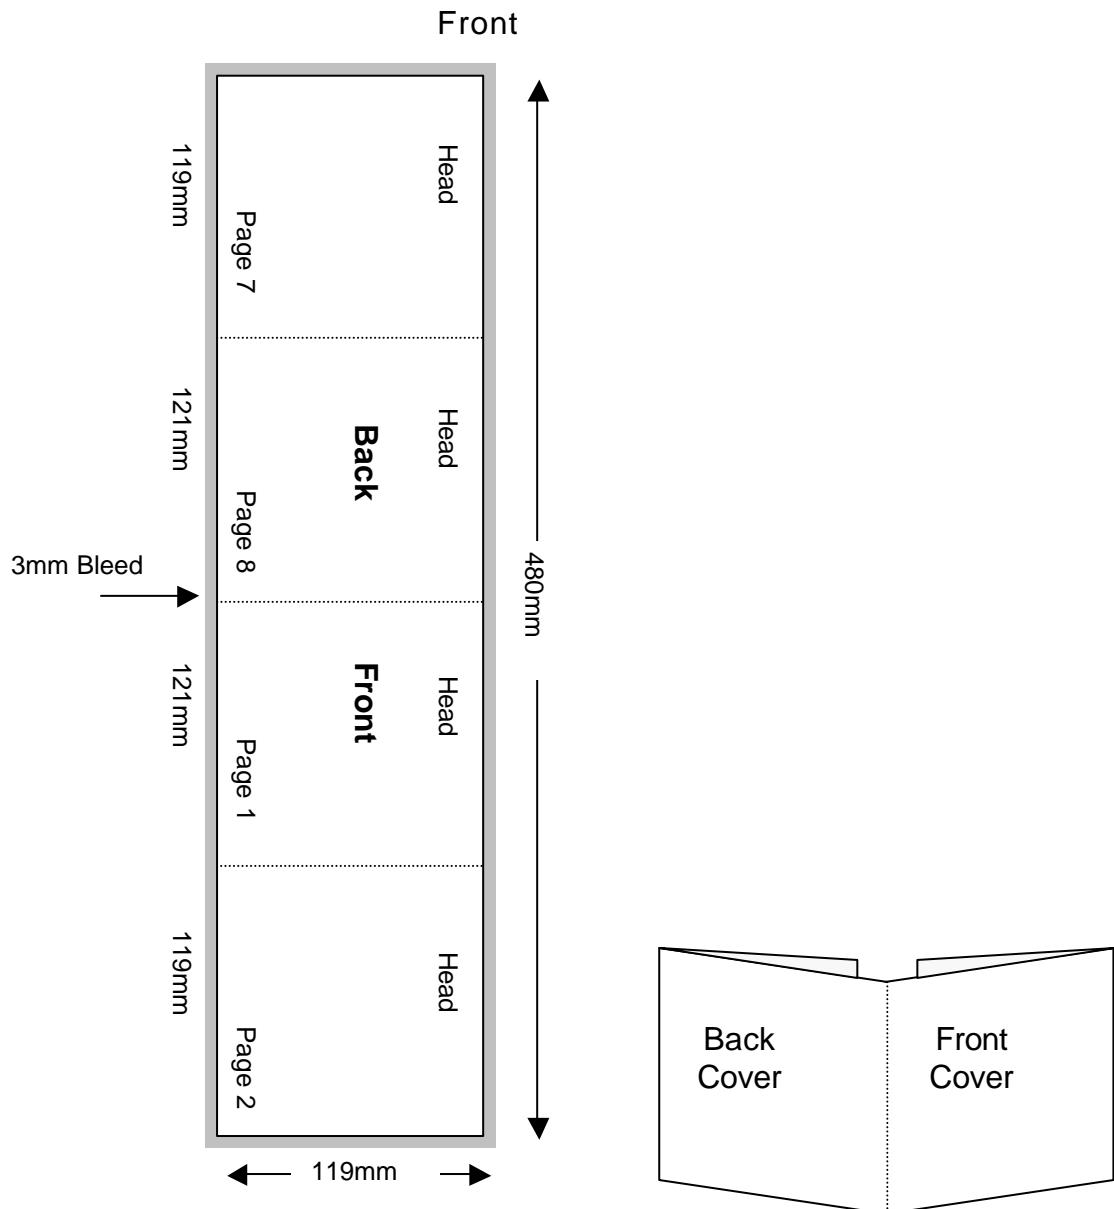

Compact Disc 8 Page Gate Folder

Shown In Printers Pairs

Page 1 of 2

Specifications:

Allow 3mm bleed all round. Trim & perforation marks to show 1mm into the bleed.

Compact Disc 8 Page Gate Folder

Shown In Printers Pairs