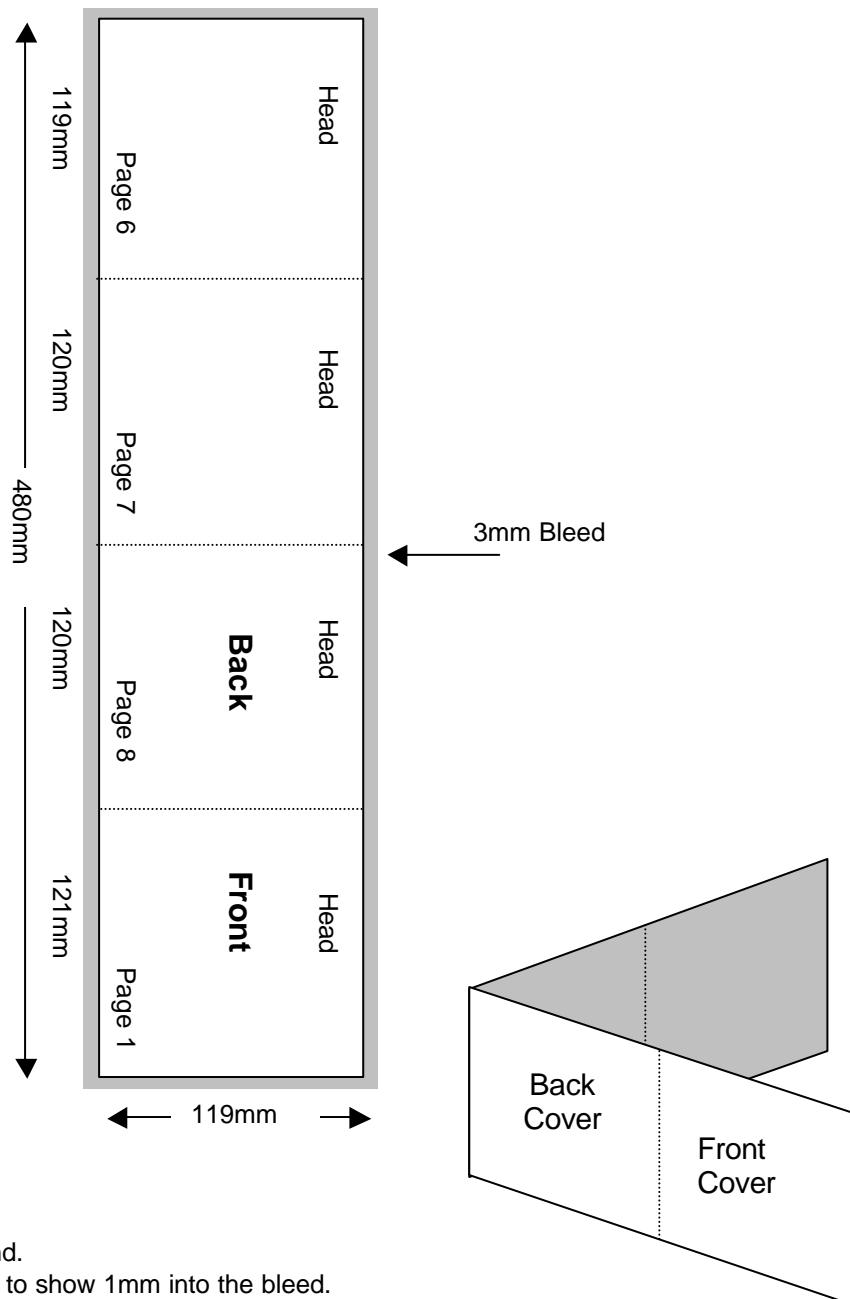

# Compact Disc 8 Page Parallel Folder

Shown In Printers Pairs Front & Back Up

Page 1 of 2  
Front

Specifications:

Allow 3mm bleed all round.  
Trim & perforation marks to show 1mm into the bleed.

---

# Compact Disc 8 Page Parallel Folder

Shown In Printers Pairs Front & Back Up

Page 2 of 2