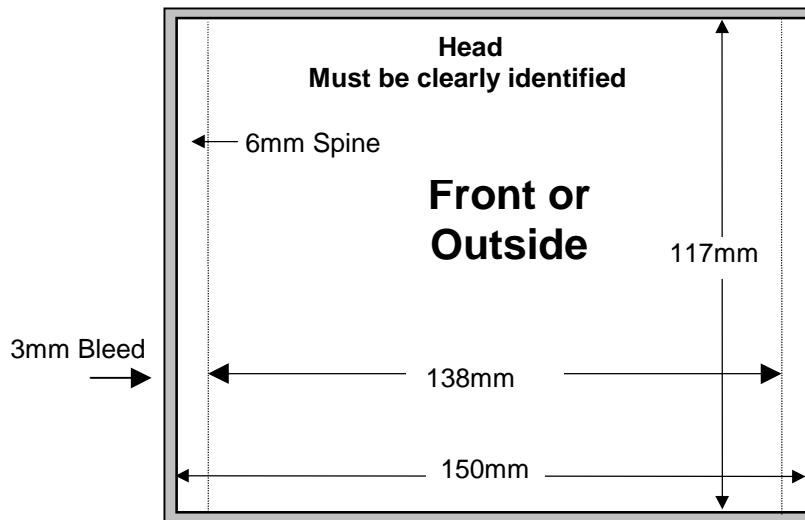

Compact Disc Inlay

Front & Back Up
Shown As Single Spreads

Page 1 of 2

Front

Specifications:

Allow 3mm bleed all round.
Trim & perforation marks to show 1mm into the bleed.

To ensure correct direction, Head must be clearly identified.

Compact Disc Inlay

Front & Back Up
Shown As Single Spreads

Page 2 of 2

Backup