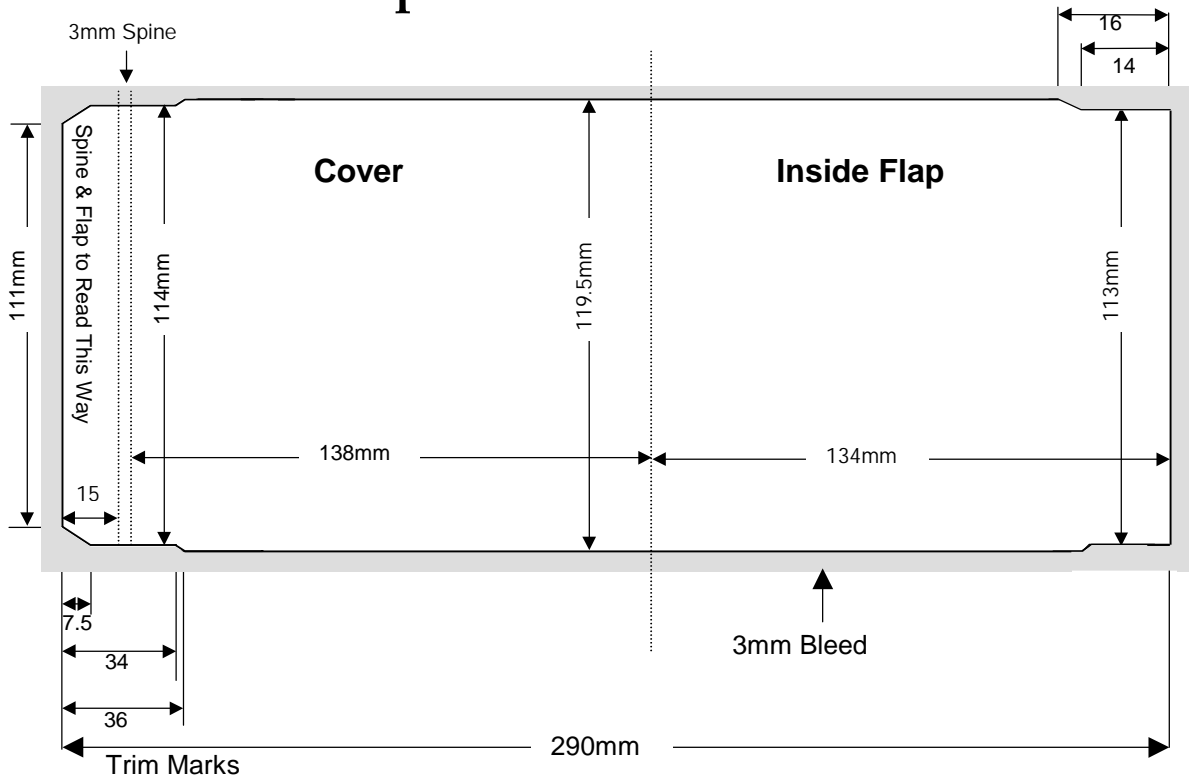

## Specifications:

Allow 3mm bleed all round.

Trim & perforation marks to show 1mm into the bleed.